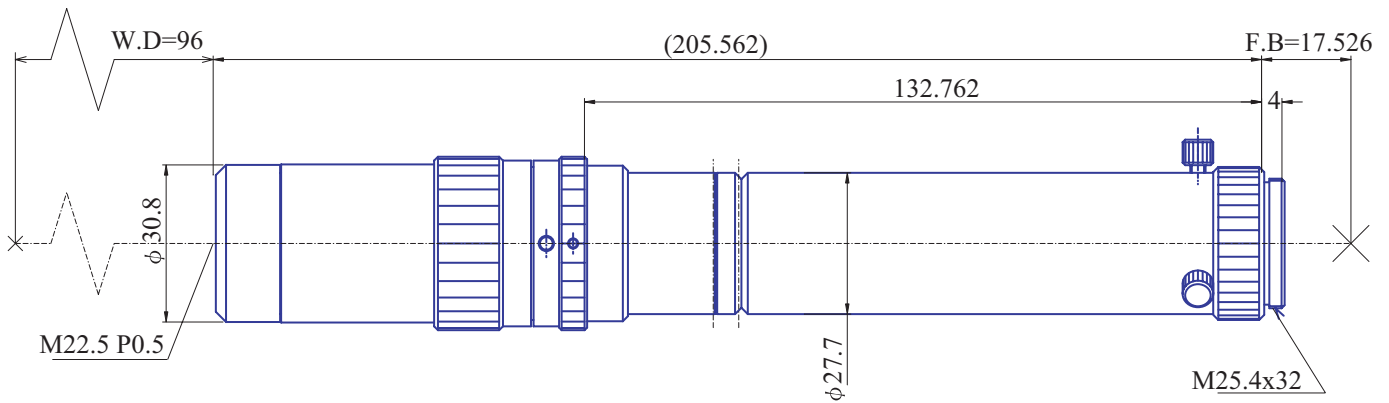

**Manual Zoom Lens 2/3" Format**

**Item No. Z4**

ITEM NO.	Z4
MAGNIFICATION	x0.67 - 4
W.D.	96 mm
APERTURE	-
DEPTH OF FIELD	5 - 0.3 mm
OBJECT SIZE at 1/2"	7.1 x 9.5 - 1.2 x 1.6 mm
RESOLUTION POWER(object)	15.25 - 5.59 $\mu$ m
NA	0.022 - 0.06
TV DISTORTION	- %
NOTES	Straight