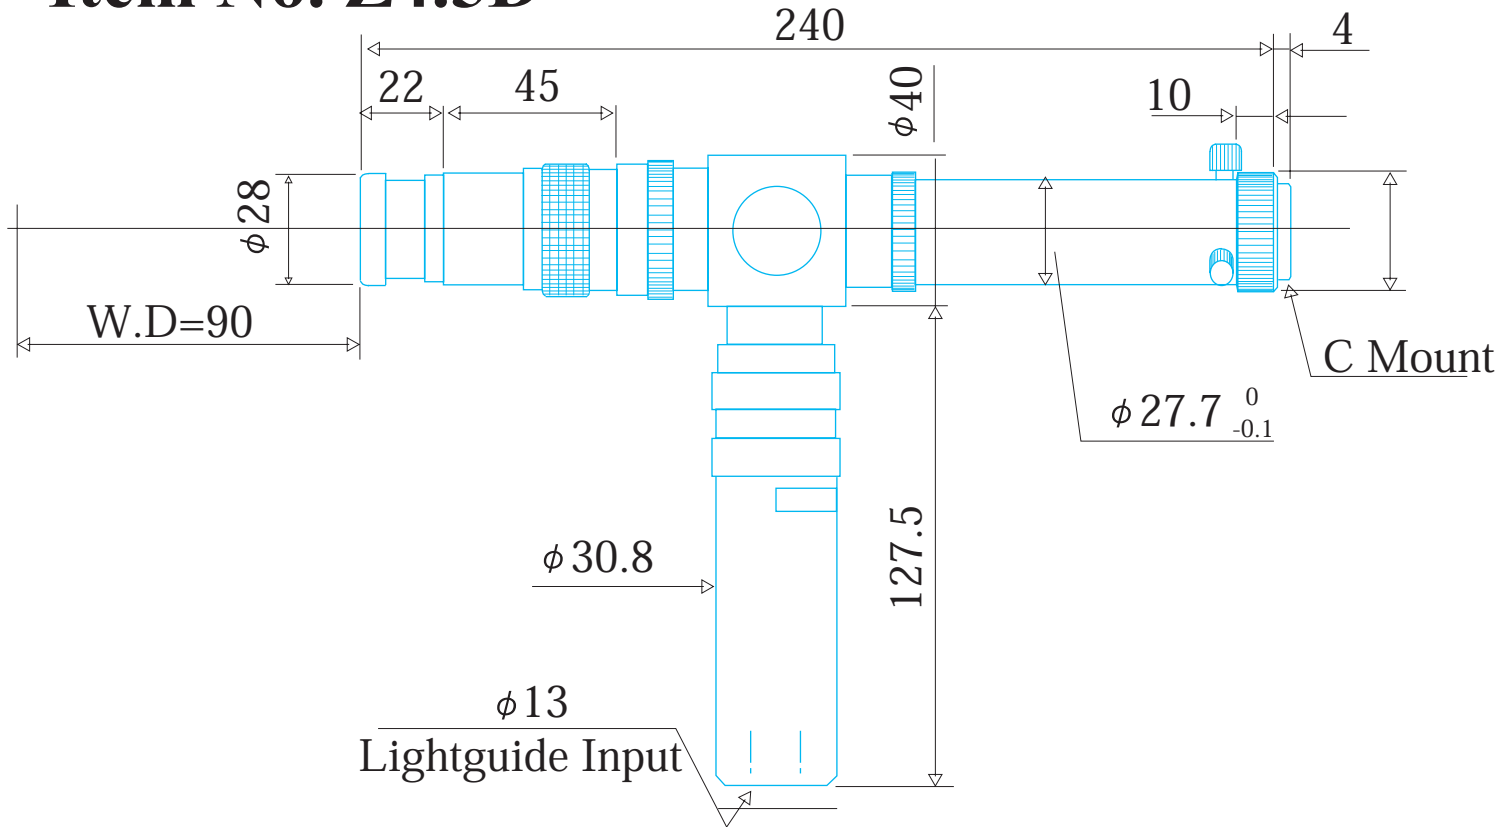

Manual Zoom Lens 2/3" Format

Item No. Z4.5D

ITEM NO.	Z4.5D
MAGNIFICATION	x0.75 - 4.5
W.D.	90 mm
APERTURE	-
DEPTH OF FIELD	3.6 - 0.26 mm
OBJECT SIZE at 1/2"	6.4 x 8.5 - 1.1 x 1.4 mm
RESOLUTION POWER(object)	15.6 - 4.4 μ m
NA	0.035 - 0.050
TV DISTORTION	- %
NOTES	Coaxial