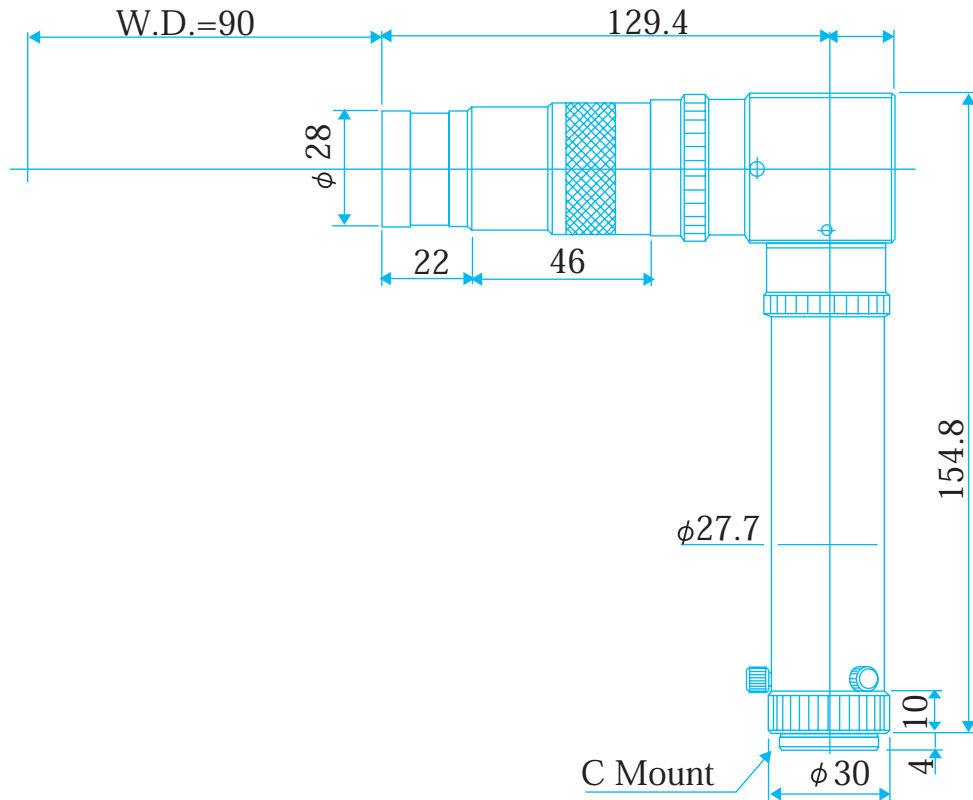

Manual Zoom Lens 2/3" Format

Item No. Z4.5-RA

ITEM NO.	Z4.5-RA
MAGNIFICATION	x0.75 - 4.5
W.D.	90 mm
APERTURE	-
DEPTH OF FIELD	3.6 - 0.26 mm
OBJECT SIZE at 1/2"	6.4 x 8.5 - 1.07 x 1.42 mm
RESOLUTION POWER(object)	15.6 - 4.4 μ m
NA	0.035 - 0.050
TV DISTORTION	- %
NOTES	Straight, Right Angle