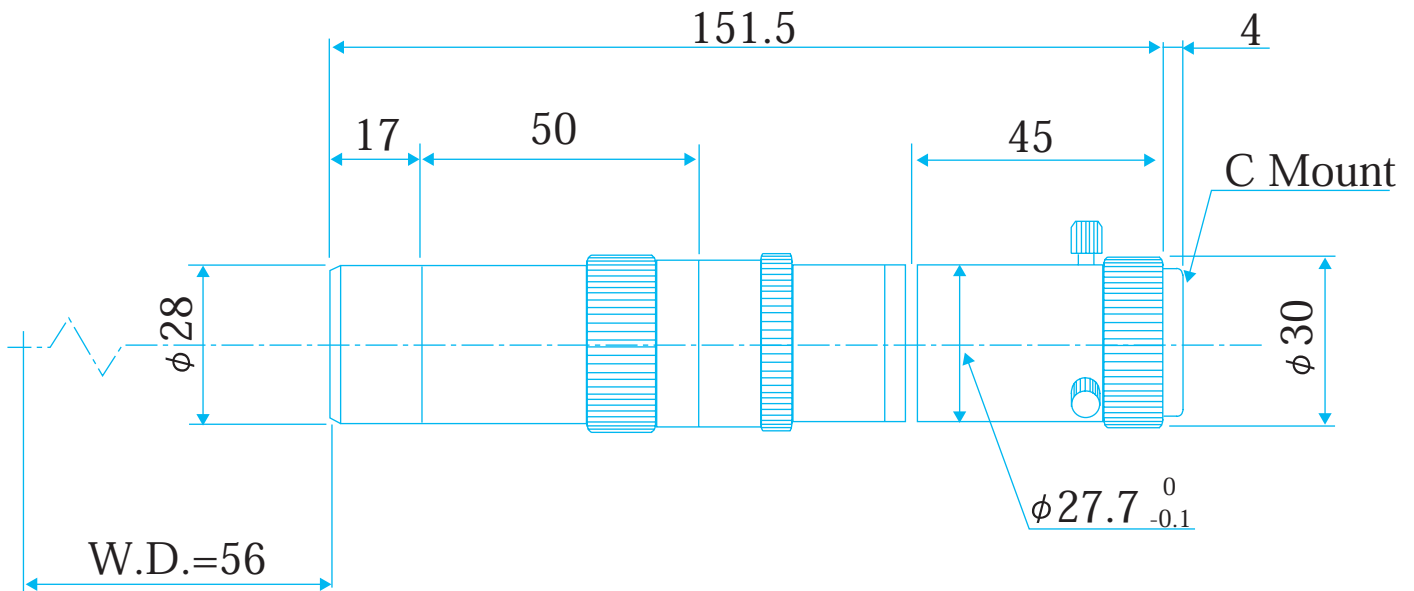

Manual Zoom Lens 2/3" Format

Item No. Z3

ITEM NO.	Z3
MAGNIFICATION	x0.75 - 3.0
W.D.	56 mm
APERTURE	-
DEPTH OF FIELD	1 - 0.2 mm
OBJECT SIZE at 1/2"	6.4 x 8.5 - 1.6 x 2.1 mm
RESOLUTION POWER(object)	20 - 8 μ m
NA	0.031 - 0.068
TV DISTORTION	- %
NOTES	Straight