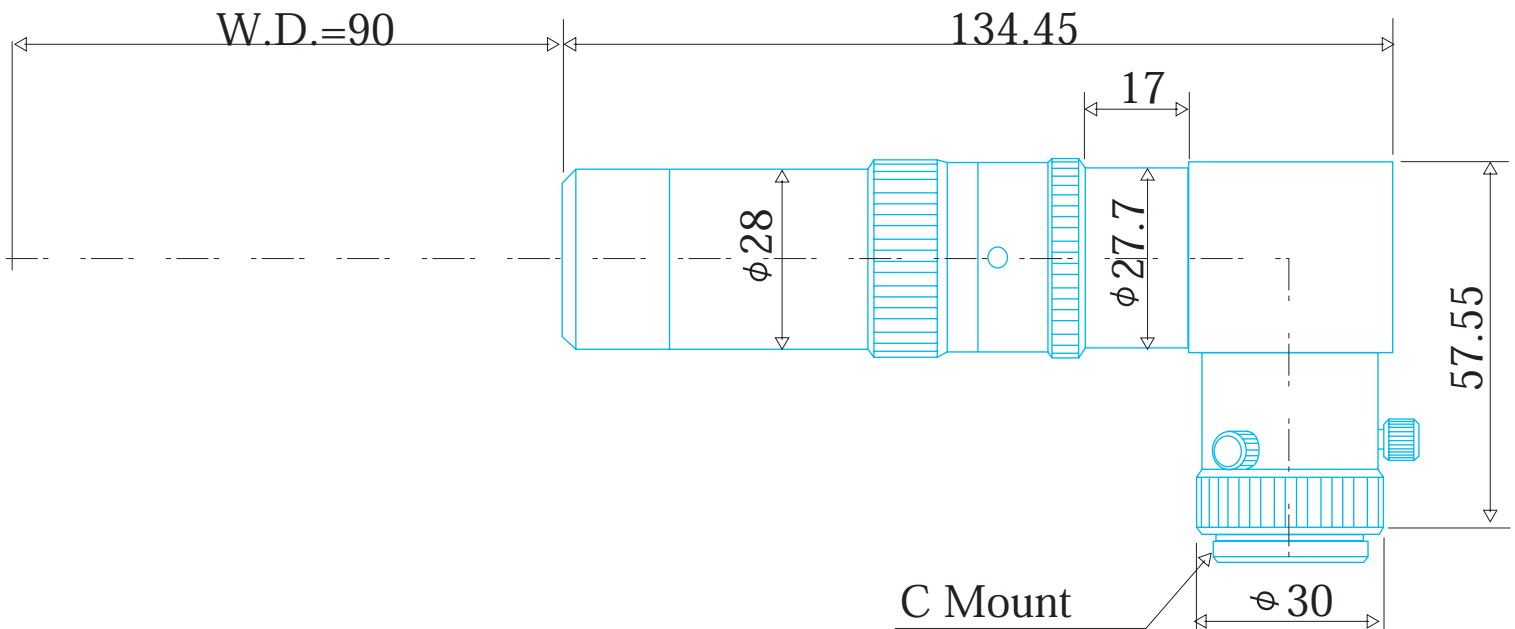

Manual Zoom Lens 2/3" Format

Item No. Z2-RA

ITEM NO.	Z2-RA
MAGNIFICATION	x0.5 - 2.0
W.D.	90 mm
APERTURE	-
DEPTH OF FIELD	1.4 - 0.4 mm
OBJECT SIZE at 1/2"	9.6 x 12.8 - 2.4 x 3.2 mm
RESOLUTION POWER(object)	25 - 10 μ m
NA	0.021 - 0.045
TV DISTORTION	- %
NOTES	Straight, Right Angle