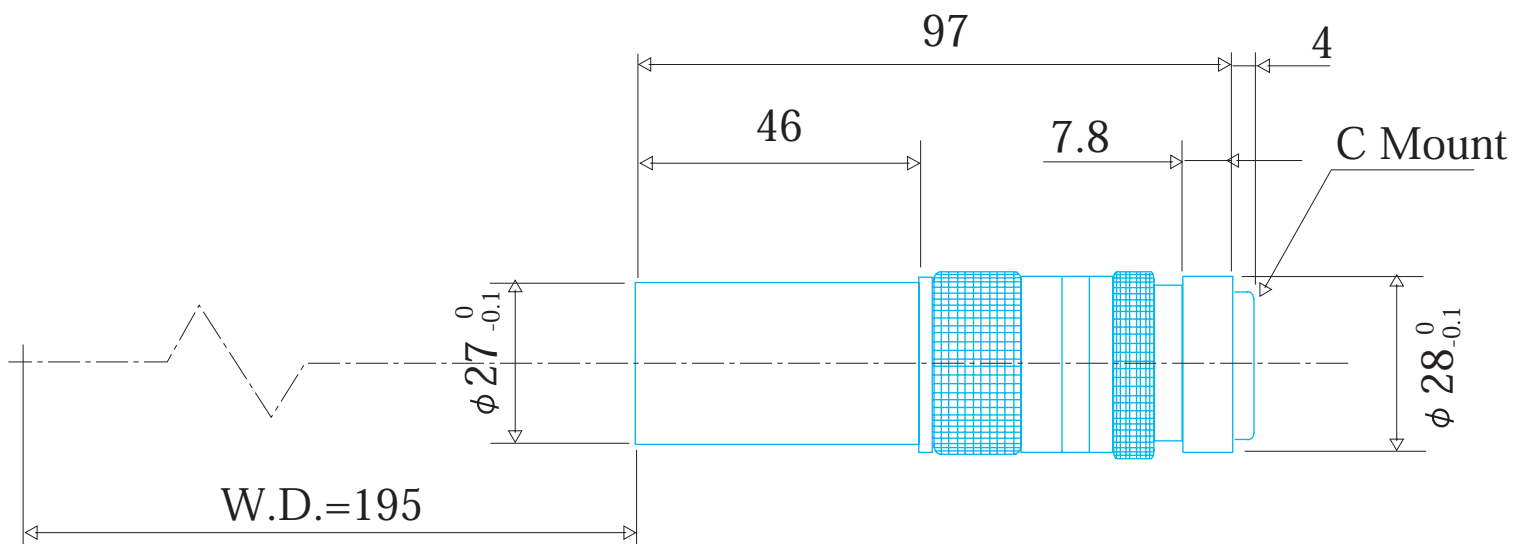

Manual Zoom Lens 1/2" Format

Item No. Z08

ITEM NO.	Z08
MAGNIFICATION	x0.1 - 0.8
W.D.	195 mm
APERTURE	F7.5-C
DEPTH OF FIELD	40 - 0.6 mm
OBJECT SIZE at 1/2"	48 x 64 - 6 x 8 mm
RESOLUTION POWER(object)	150 - 15 μ m
NA	0.005 - 0.04
TV DISTORTION	- %
NOTES	Straight