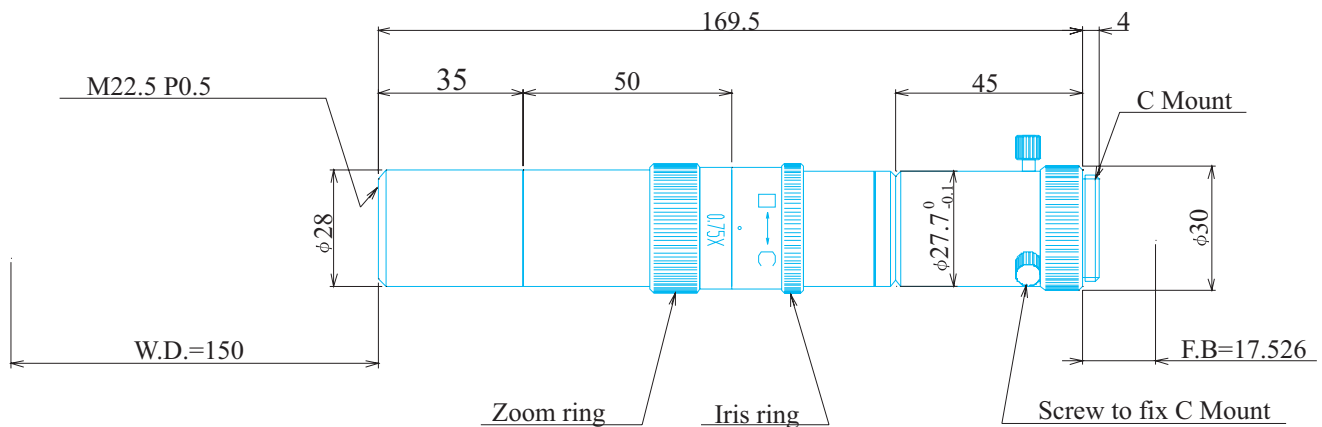

Manual Zoom Lens 2/3" Format

Item No.Z075

ITEM NO.	Z075
MAGNIFICATION	x0.2 - 0.75
W.D.	150 mm
APERTURE	-
DEPTH OF FIELD	4 - 1 mm
OBJECT SIZE at 1/2"	24 x 32 - 6.4 x 8.5 mm
RESOLUTION POWER(object)	50 - 16 μ m
NA	0.012 - 0.018
TV DISTORTION	- %
NOTES	Straight