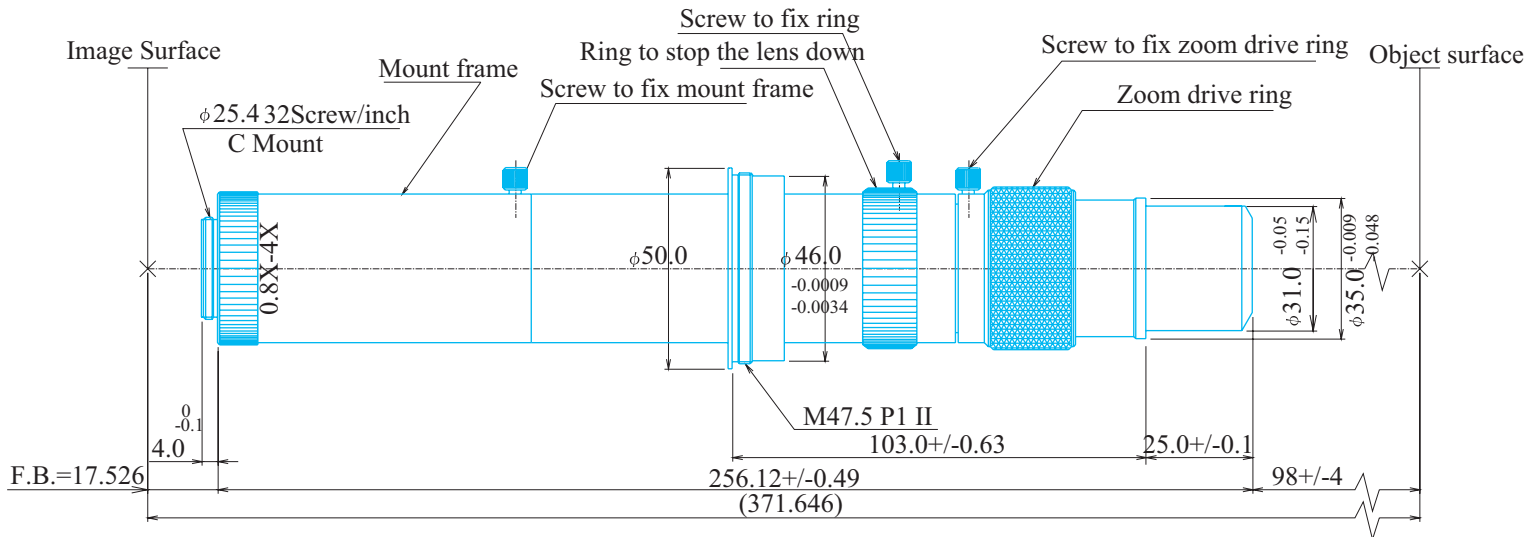

Manual Zoom Lens 2/3" Format

Item No. YXP3000

ITEM NO.	YXP3000	
W.D.	98	(mm)
MAGNIFICATION	x0.8 - 4.0	
APERTURE	F12 - F30	
DEPTH OF FIELD	1-0.2	(mm)
OBJECT SIZE at 1/2"	6 x 8 - 1.2 x 1.6 (mm)	
IMAGE SIZE	6.6 x 8.8 (mm)	
RESOLUTION POWER	18 - 5	(μ m)
NA	0.033 - 0.067	(%)
TV DISTORTION	0.1	(%)
NOTES	Straight	