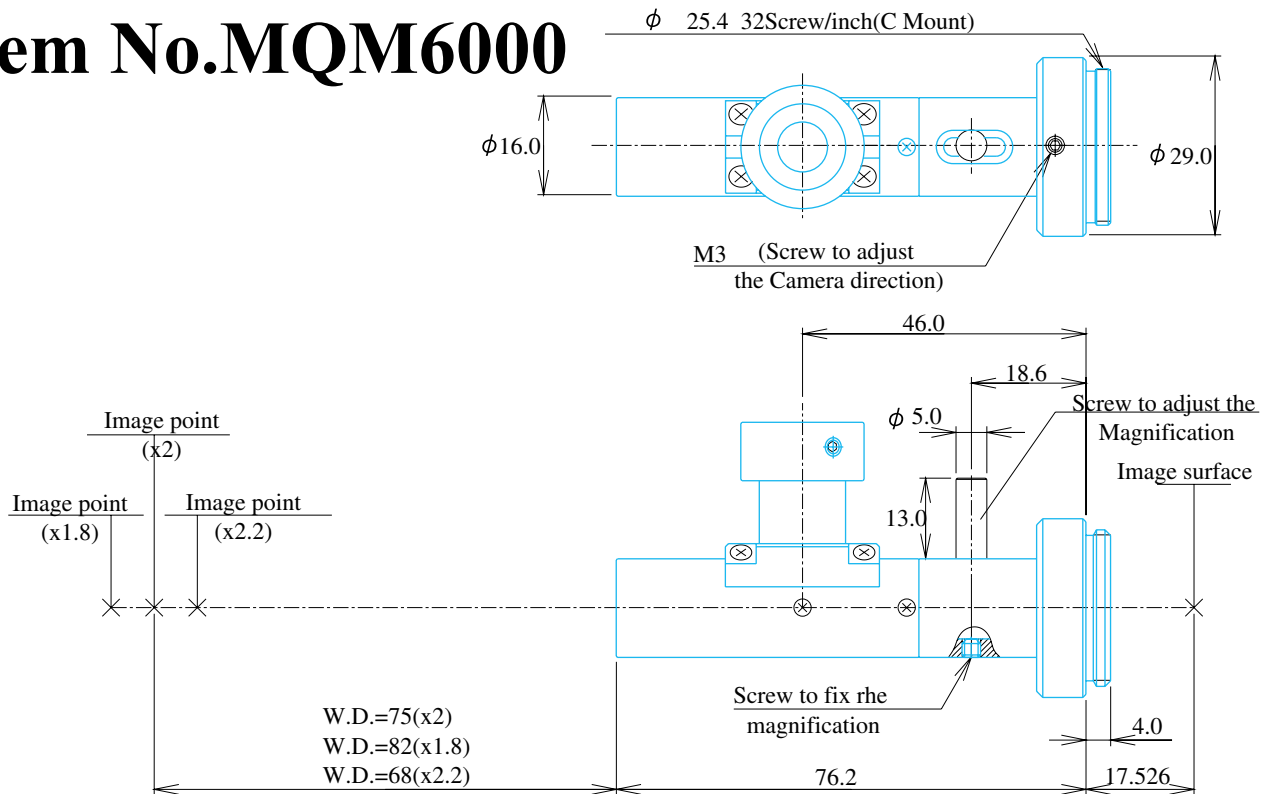

Variable Magnification Lens 2/3" Format

Item No. MQM6000

ITEM NO.	MQM6000
W.D.	82 - 68 (mm)
MAGNIFICATION	$\times 1.8 - 2.2$
APERTURE	F12 - F14.5
DEPTH OF FIELD	$\pm 0.2 (\times 2.00)$ (mm)
OBJECT SIZE	3.7 x 4.9 - 3.0 x 4.0 (mm)
IMAGE SIZE	6.6 x 8.8 (mm)
RESOLUTION POWER	10 - 8 (μm)
NA	0.076 (%)
TV DISTORTION	0.2 (%)
NOTES	Coaxial