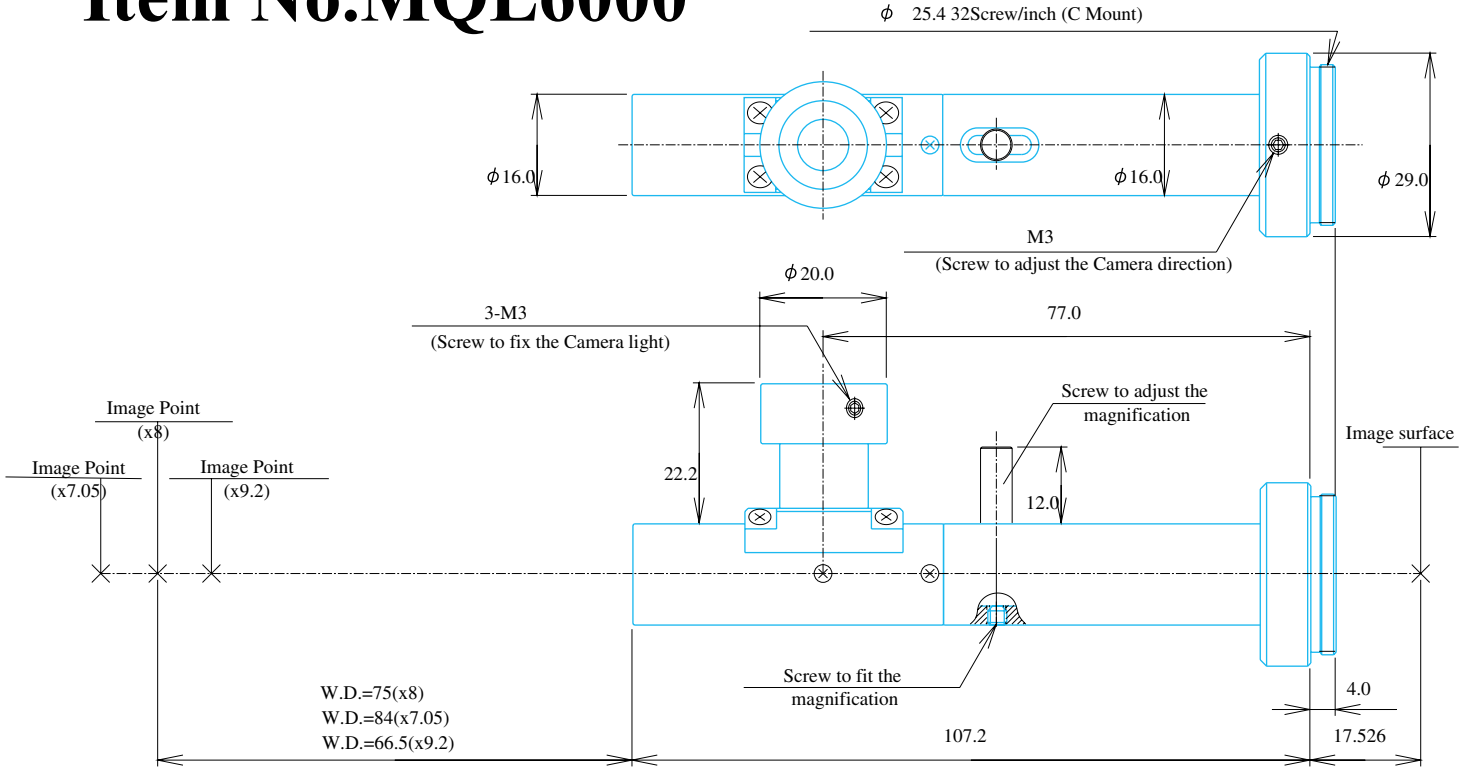

### Variable Magnification Lens 2/3" Format

### Item No.MQL6000

ITEM NO.	MQL6000
W.D.	84 - 67 (mm)
MAGNIFICATION	x7.3 - 9.0
APERTURE	F48 - F60
DEPTH OF FIELD	+/-0.06 ( x8.00) (mm)
OBJECT SIZE	0.9 x 1.2 - 0.7 x 1.0 (mm)
IMAGE SIZE	6.6 x 8.8 (mm)
RESOLUTION POWER	4 - 3 ( $\mu$ m)
NA	0.076 (%)
TV DISTORTION	0.20 (%)
NOTES	Coaxial