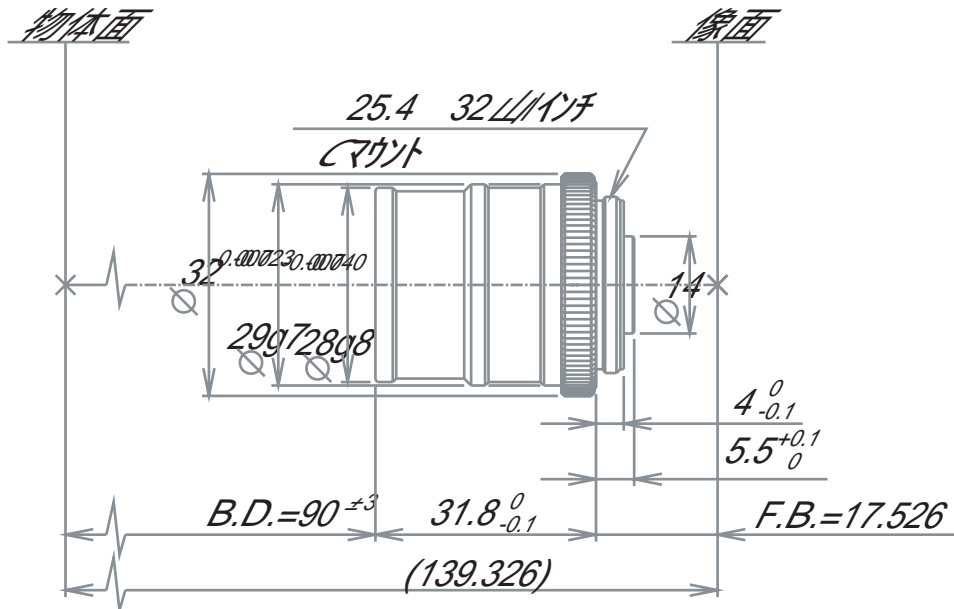

Fixed Magnification Lens 90mm(W.D.),2/3" Format

Item No.YRJ7000

ITEM NO.		YRJ7000	
MAGNIFICATION		x0.14	
W.D.		90	(mm)
APERTURE		-	
DEPTH OF FIELD		+/-7.0	(mm)
OBJECT SIZE		47 x 63	(mm)
IMAGE SIZE		6.6 x 8.8	(mm)
RESOLUTION POWER		130	(μ m)
NA		0.011	(%)
TV DISTORTION		0.1	(%)
FIELD OF VIEW	1/2"	-	(mm)
	1/3"	-	(mm)
	1/4"	-	(mm)
NOTES		-	