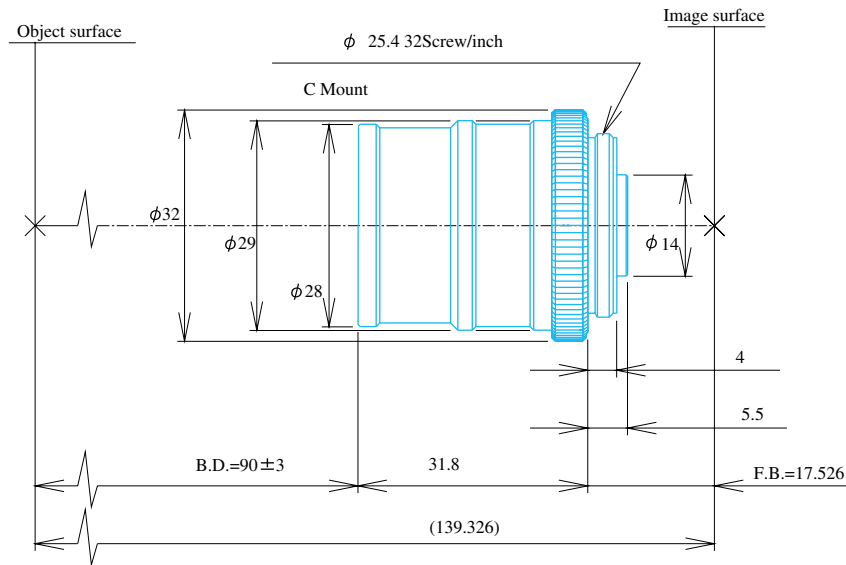

Fixed Magnification Lens 90mm(W.D.),2/3" Format Item No.YRJ3000

ITEM NO.		YRJ3000	
MAGNIFICATION		x0.14	
W.D.		90	(mm)
APERTURE		F9.0	
DEPTH OF FIELD		+/-9.0	(mm)
OBJECT SIZE		47 x63	(mm)
IMAGE SIZE		6.6 x 8.8	(mm)
RESOLUTION POWER		130	(μ m)
NA		0.011	(%)
TV DISTORTION		0.1	(%)
FIELD OF VIEW	1/2"	-	(mm)
	1/3"	-	(mm)
	1/4"	-	(mm)
NOTES		Straight	