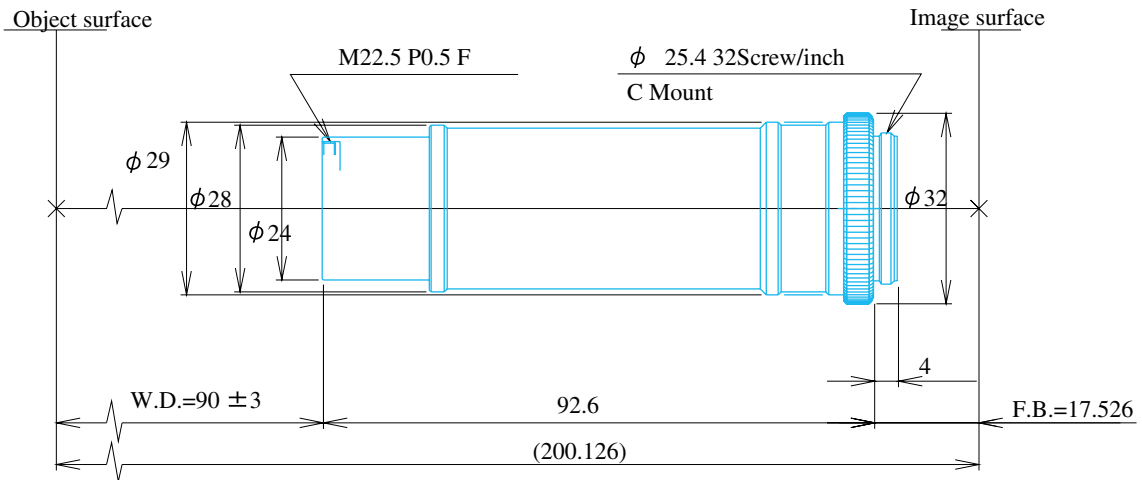

Fixed Magnification Lens 90mm(W.D.),2/3" Format

Item No.YRH4000

ITEM NO.		YRH4000	
MAGNIFICATION		x1.00	
W.D.		90	(mm)
APERTURE		F8.4	
DEPTH OF FIELD		+/-0.3	(mm)
OBJECT SIZE		6.6 x 8.8	(mm)
IMAGE SIZE		6.6 x 8.8	(mm)
RESOLUTION POWER		18	(μm)
NA		0.045	(%)
TV DISTORTION		0.1	(%)
FIELD OF VIEW	1/2"	-	(mm)
	1/3"	-	(mm)
	1/4"	-	(mm)
NOTES		Straight	