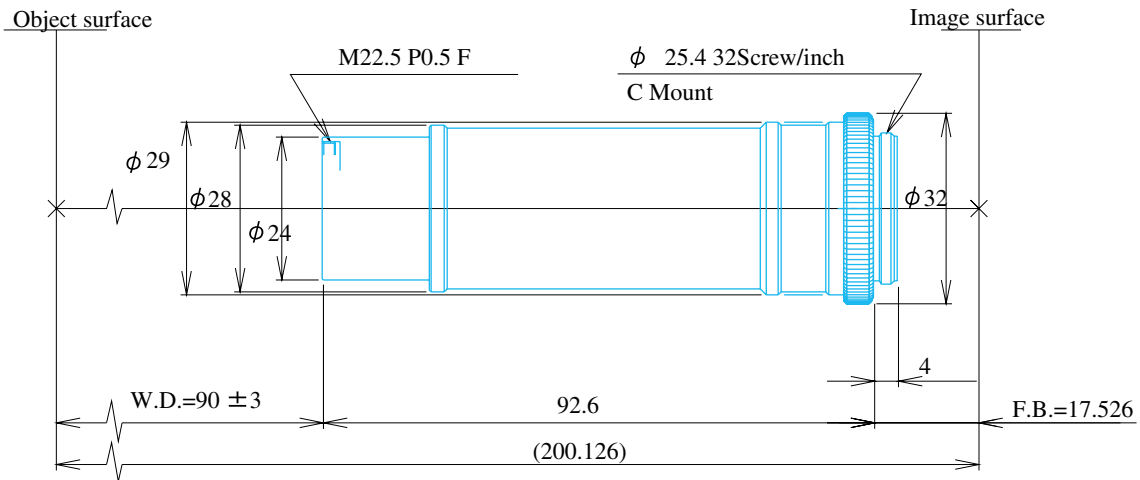

### Fixed Magnification Lens 90mm(W.D.),2/3" Format

### Item No.YRH4000

ITEM NO.		YRH4000	
MAGNIFICATION		x1.00	
W.D.		90	(mm)
APERTURE		F8.4	
DEPTH OF FIELD		+/-0.3	(mm)
OBJECT SIZE		6.6 x 8.8	(mm)
IMAGE SIZE		6.6 x 8.8	(mm)
RESOLUTION POWER		18	( $\mu$ m)
NA		0.045	(%)
TV DISTORTION		0.1	(%)
FIELD OF VIEW	1/2"	-	(mm)
	1/3"	-	(mm)
	1/4"	-	(mm)
NOTES		Straight	