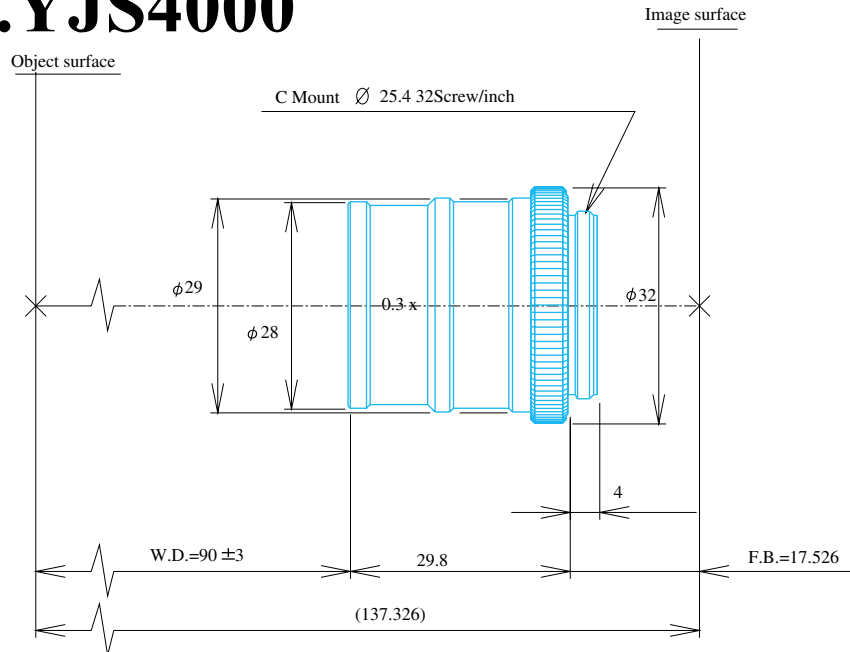

Fixed Magnification Lens 90mm(W.D.),2/3" Format

Item No.YJS4000

ITEM NO.		YJS4000	
MAGNIFICATION		x0.30	
W.D.		90	(mm)
APERTURE		F10.0	
DEPTH OF FIELD		+/-3.0	(mm)
OBJECT SIZE		22 x 29	(mm)
IMAGE SIZE		6.6 x 8.8	(mm)
RESOLUTION POWER		60	(μ m)
NA		0.021	(%)
TV DISTORTION		0.1	(%)
FIELD OF VIEW	1/2"	-	(mm)
	1/3"	-	(mm)
	1/4"	-	(mm)
NOTES		Straight	