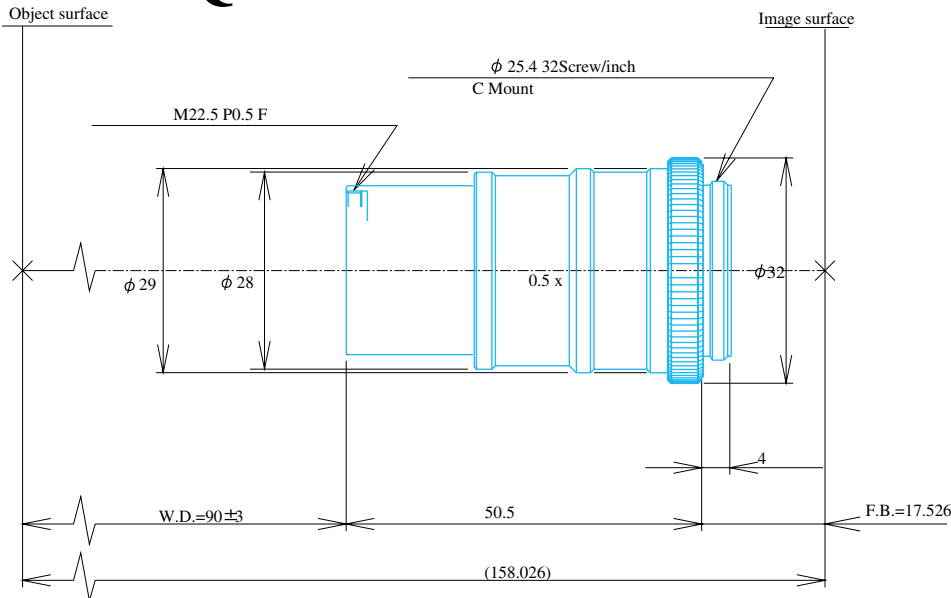

### Fixed Magnification Lens 90mm(W.D.),2/3" Format Item No.YJQ4000

ITEM NO.		YJQ4000	
MAGNIFICATION		x0.50	
W.D.		90	(mm)
APERTURE		F8.4	
DEPTH OF FIELD		+/-0.8	(mm)
OBJECT SIZE		13 x 18	(mm)
IMAGE SIZE		6.6 x 8.8	(mm)
RESOLUTION POWER		36	( $\mu$ m)
NA		0.03	(%)
TV DISTORTION		0.1	(%)
FIELD OF VIEW	1/2"	-	(mm)
	1/3"	-	(mm)
	1/4"	-	(mm)
NOTES		Straight	