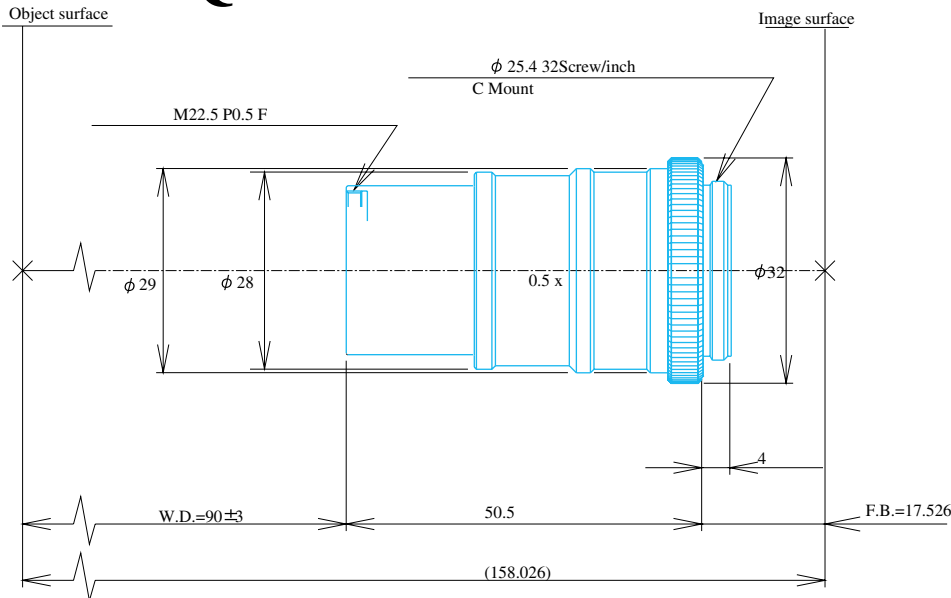

Fixed Magnification Lens 90mm(W.D.),2/3" Format

Item No.YJQ4000

ITEM NO.		YJQ4000	
MAGNIFICATION		x0.50	
W.D.		90	(mm)
APERTURE		F8.4	
DEPTH OF FIELD		+/-0.8	(mm)
OBJECT SIZE		13 x 18	(mm)
IMAGE SIZE		6.6 x 8.8	(mm)
RESOLUTION POWER		36	(μ m)
NA		0.03	(%)
TV DISTORTION		0.1	(%)
FIELD OF VIEW	1/2"	-	(mm)
	1/3"	-	(mm)
	1/4"	-	(mm)
NOTES		Straight	