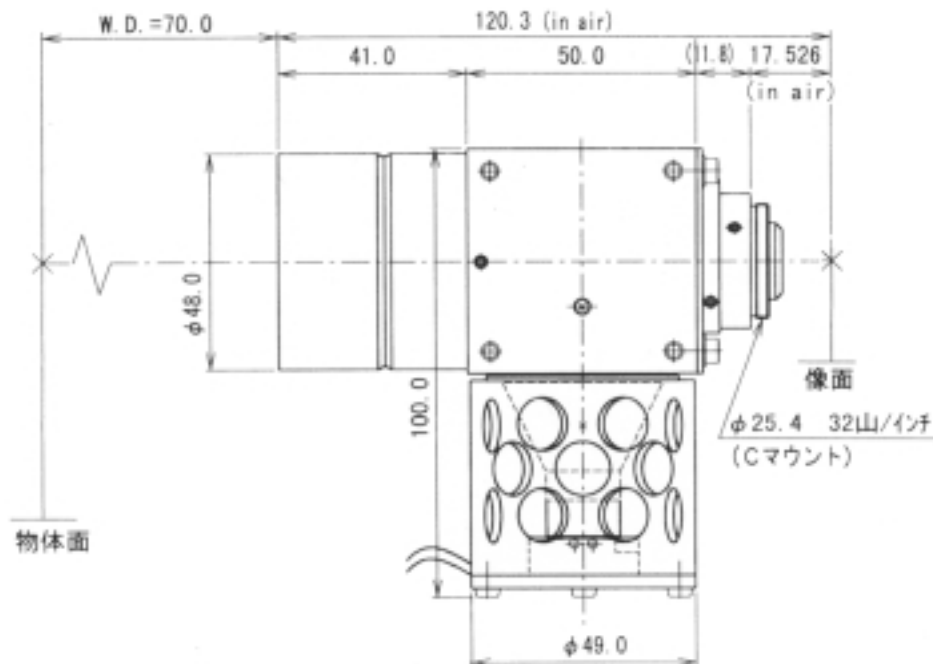

TV Macro Lenses Other Lenses

Item No.MRW

| | |
|----------------------------|--------|
| ITEM NO. | MRW |
| MAGNIFICATION | X0.3 |
| W.D. (mm) | 70 |
| DEPTH OF FIELD | +/-1.4 |
| OBJECT SIZE (mm) | 21X31 |
| RESOLUTION POWER(μ m) | 60 |
| NA | - |
| TV DISTORTION | - |