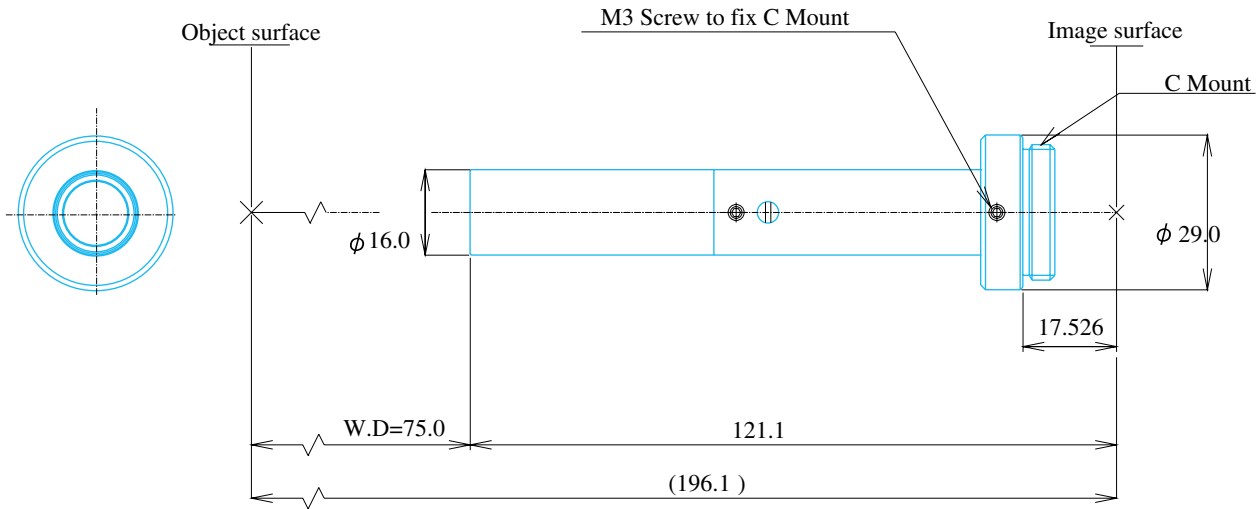

Fixed Magnification Lens 75mm(W.D.) 2/3" Format

Item No.MQK2000

ITEM NO.		MQK2000	
MAGNIFICATION		x6.00	
W.D.		75	(mm)
APERTURE		F38.0	
DEPTH OF FIELD		+/-0.07	(mm)
OBJECT SIZE		1.1 x 1.5	(mm)
IMAGE SIZE		6.6 x 8.8	(mm)
RESOLUTION POWER		3	(μ m)
NA		0.076	(%)
TV DISTORTION		0.2	(%)
FIELD OF VIEW	1/2"	-	(mm)
	1/3"	-	(mm)
	1/4"	-	(mm)
NOTES		Straight	