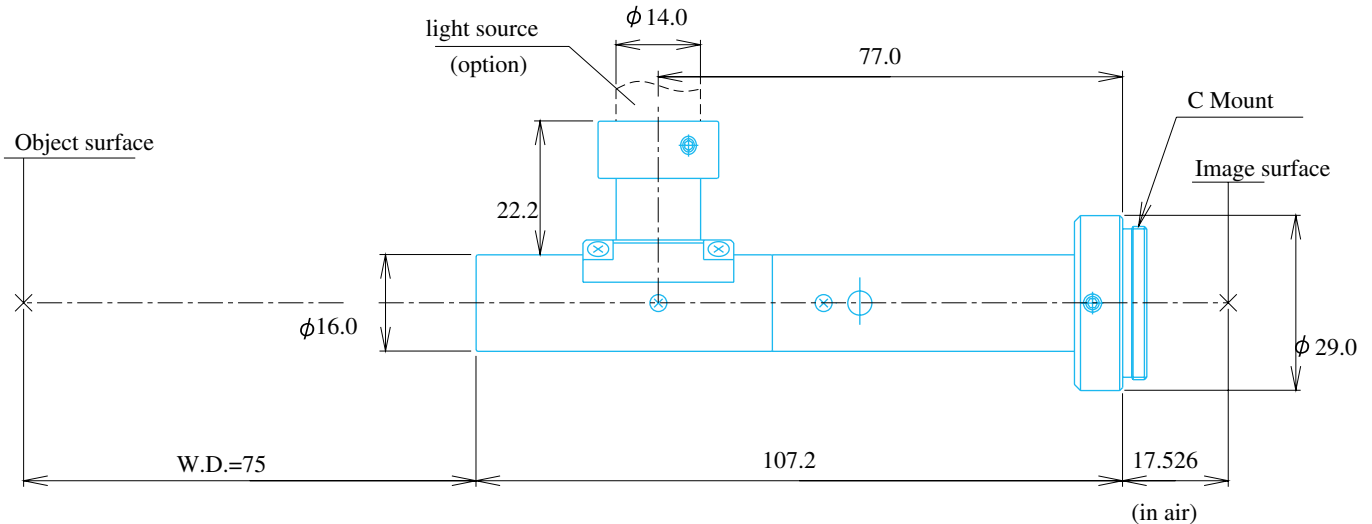

Fixed Magnification Lens 75mm(W.D.) 2/3" Format

Item No.MQK1000

ITEM NO.		MQK1000	
MAGNIFICATION		x6.00	
W.D.		75	(mm)
APERTURE		F38.0	
DEPTH OF FIELD		+/-0.07	(mm)
OBJECT SIZE		1.1 x 1.5 (mm)	
IMAGE SIZE		6.6 x 8.8 (mm)	
RESOLUTION POWER		3	(μ m)
NA		0.076	(%)
TV DISTORTION		0.2	(%)
FIELD OF VIEW	1/2"	-	(mm)
	1/3"	-	(mm)
	1/4"	-	(mm)
NOTES		Coaxial	