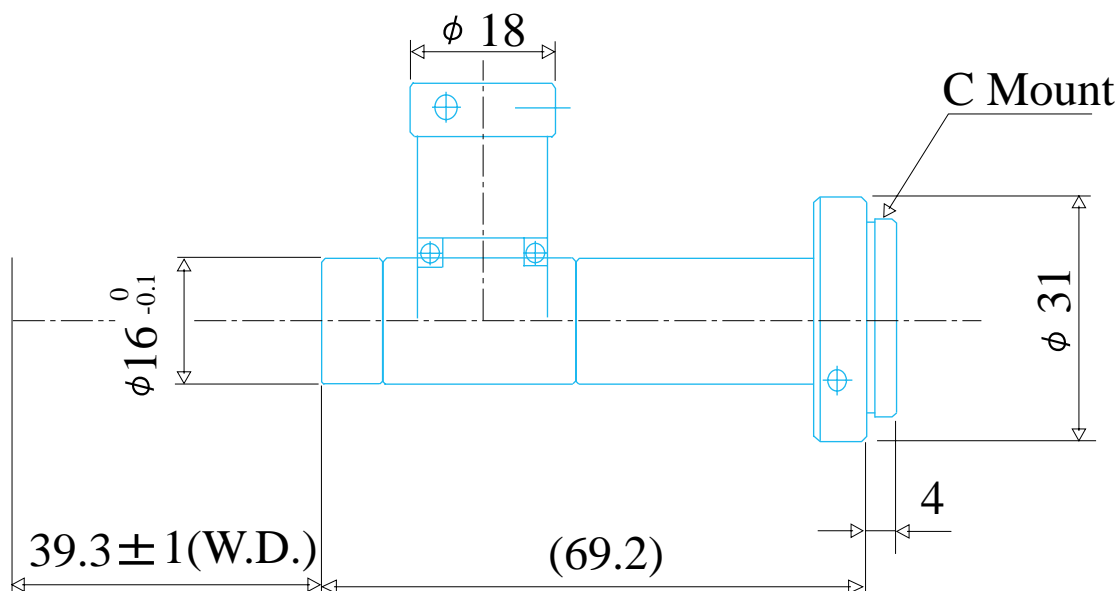

TV Macro Lenses 40mm(W.D.),1/2Inch Format Series

## Item No.8D-40

ITEM NO.	8D-40
MAGNIFICATION	x8.00
W.D. (mm)	40
DEPTH OF FIELD	0.071
OBJECT SIZE (mm)	0.6 x 0.8
RESOLUTION POWER( $\mu m$ )	4.8
NA	0.07
TV DISTORTION	-