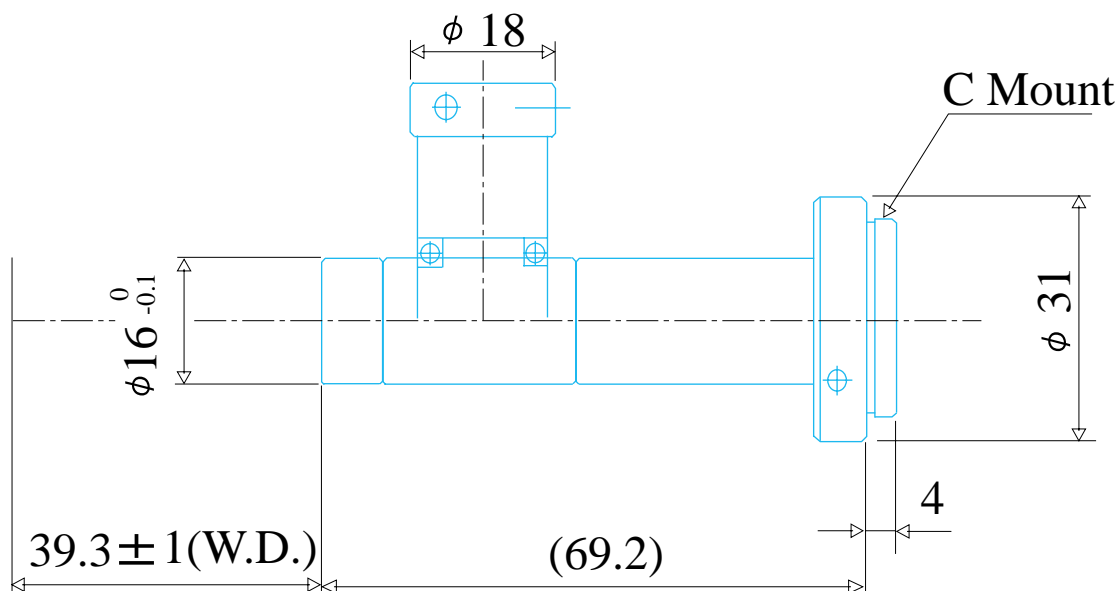

TV Macro Lenses 40mm(W.D.),1/2Inch Format Series

Item No.8D-40

ITEM NO.	8D-40
MAGNIFICATION	x8.00
W.D. (mm)	40
DEPTH OF FIELD	0.071
OBJECT SIZE (mm)	0.6 x 0.8
RESOLUTION POWER(μm)	4.8
NA	0.07
TV DISTORTION	-