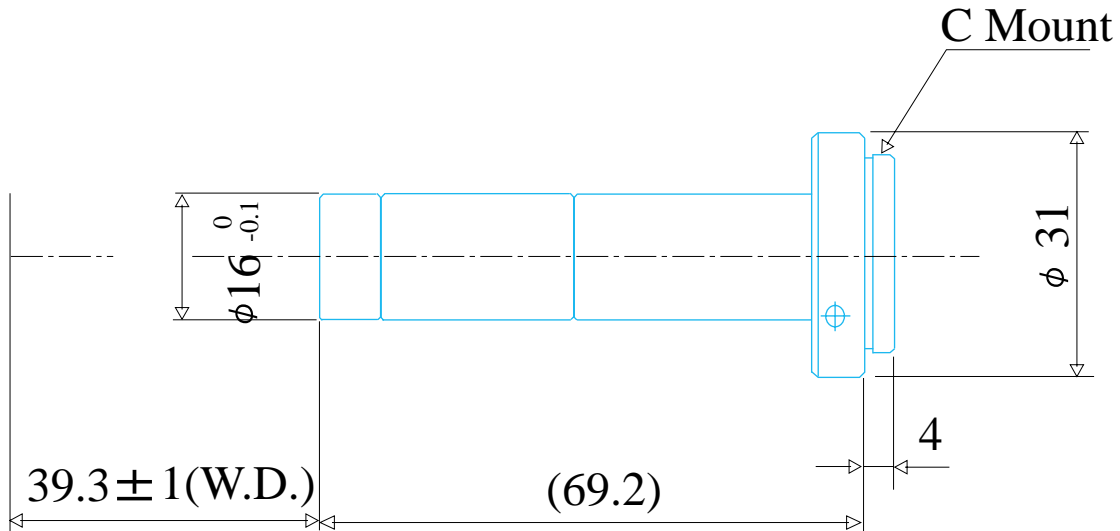

TV Macro Lenses 40mm(W.D.),1/2Inch Format Series

Item No.8-40

ITEM NO.	8-40
MAGNIFICATION	x8.00
W.D. (mm)	40
DEPTH OF FIELD	0.071
OBJECT SIZE (mm)	0.6 x 0.8
RESOLUTION POWER(μm)	4.8
NA	0.07
TV DISTORTION	-