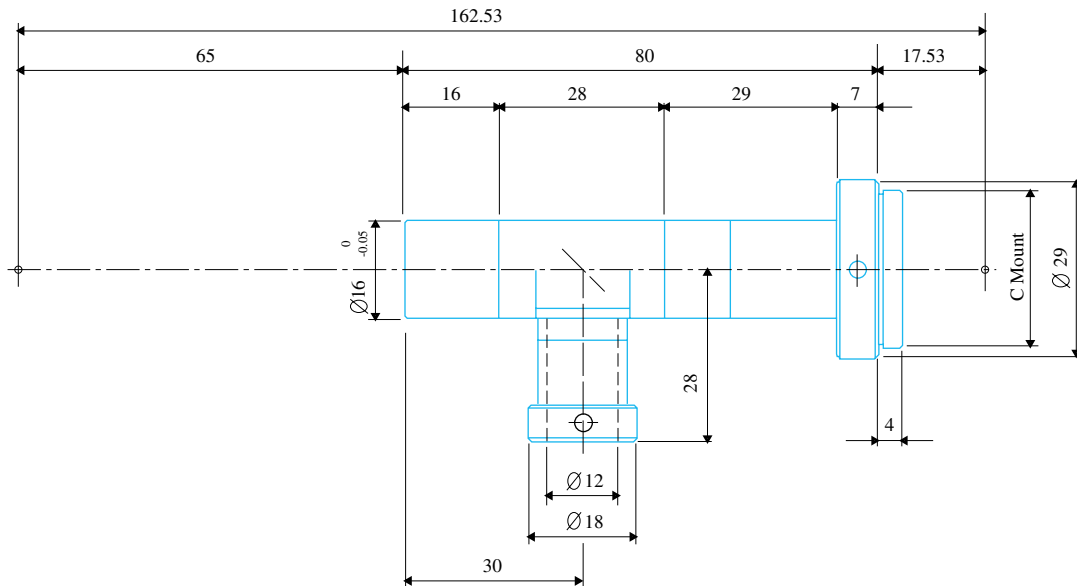

Fixed Magnification Lens 65mm(W.D.) 2/3" Format

Item No.6D-65

ITEM NO.		6D-65	
MAGNIFICATION		x6.00	
W.D.		65	(mm)
APERTURE		F41.7	
DEPTH OF FIELD		0.099	(mm)
OBJECT SIZE		-	(mm)
IMAGE SIZE		-	(mm)
RESOLUTION POWER		4.7	(μ m)
NA		0.072	(%)
TV DISTORTION		0.09	(%)
FIELD OF VIEW	1/2"	0.8 x 1.06	(mm)
	1/3"	0.6 x 0.8	(mm)
	1/4"	0.45 x 0.6	(mm)
NOTES		Coaxial	