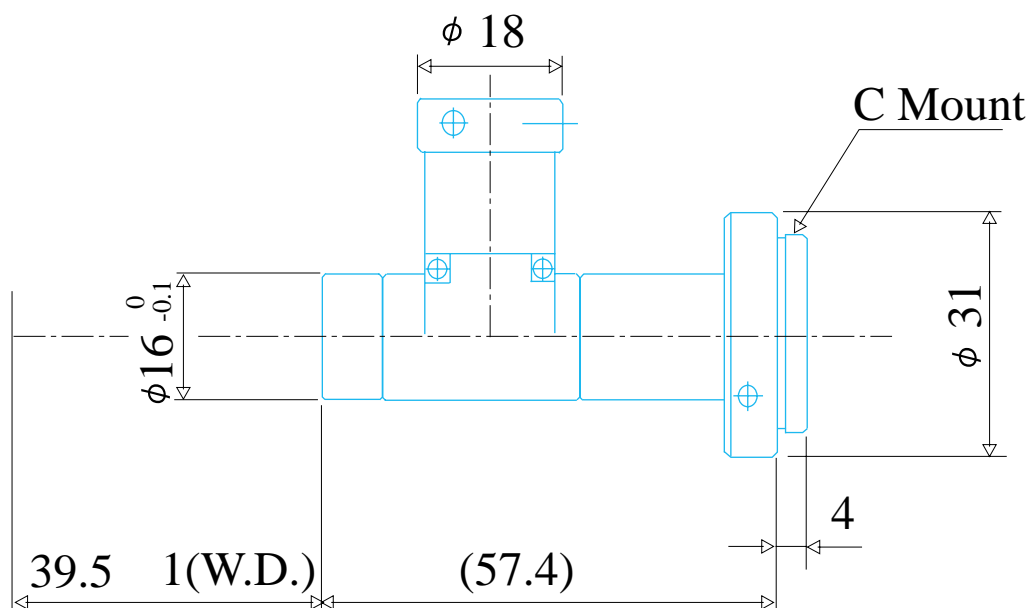

TV Macro Lenses 40mm(W.D.),1/2Inch Format Series

Item No.6D-40

ITEM NO.	6D-40
MAGNIFICATION	x6.00
W.D. (mm)	40
DEPTH OF FIELD	0.095
OBJECT SIZE (mm)	0.8 x 1.06
RESOLUTION POWER(μm)	4.8
NA	0.07
TV DISTORTION	-