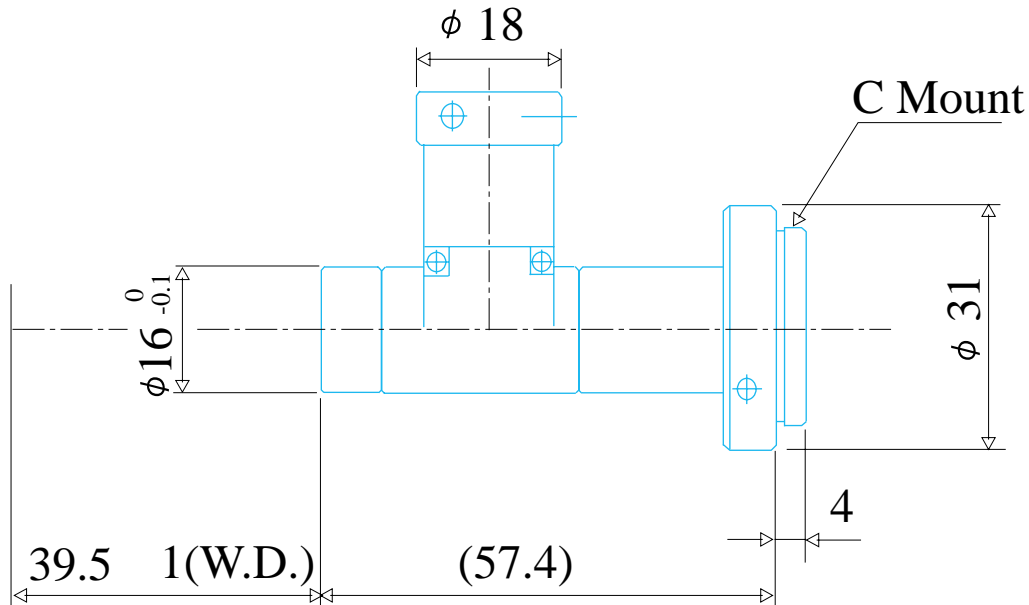

TV Macro Lenses 40mm(W.D.),1/2Inch Format Series

Item No.6D-40

ITEM NO.	6D-40
MAGNIFICATION	x6.00
W.D. (mm)	40
DEPTH OF FIELD	0.095
OBJECT SIZE (mm)	0.8 x 1.06
RESOLUTION POWER(μm)	4.8
NA	0.07
TV DISTORTION	-