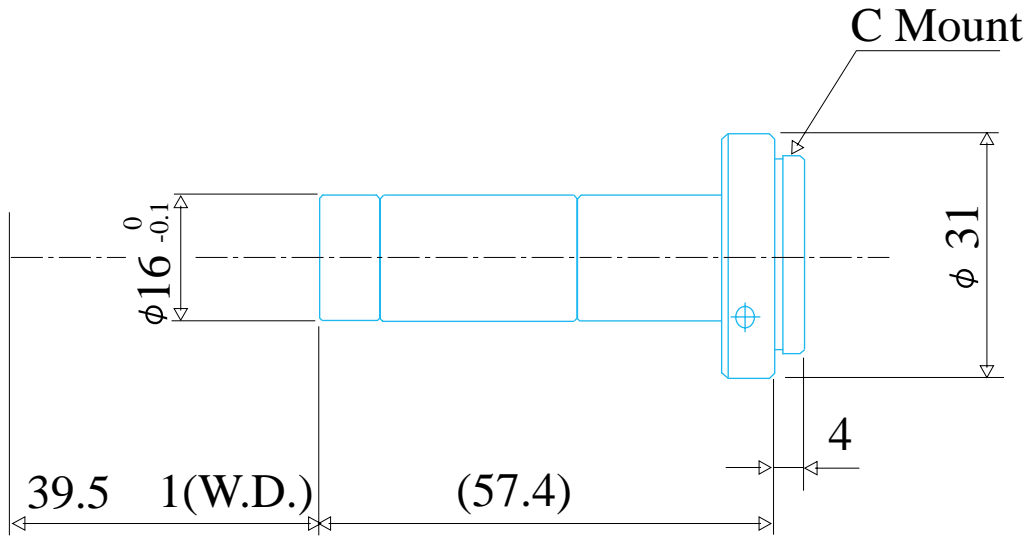

TV Macro Lenses 40mm(W.D.),1/2Inch Format Series

Item No.6-40

ITEM NO.	6-40
MAGNIFICATION	x6.00
W.D. (mm)	40
DEPTH OF FIELD	0.095
OBJECT SIZE (mm)	0.8 x 1.06
RESOLUTION POWER(μ m)	4.8
NA	0.07
TV DISTORTION	-