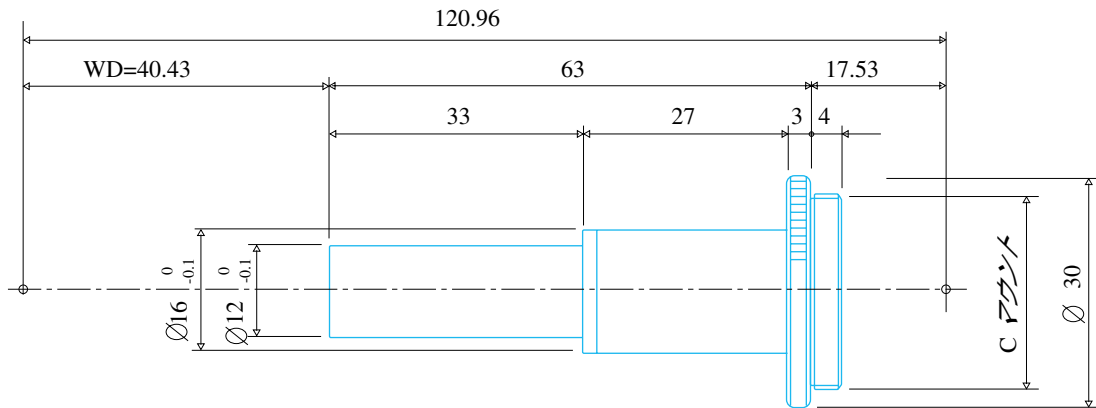

Fixed Magnification Lens 40mm(W.D.) 1/2" Format

Item No.2-40

ITEM NO.		2-40	
MAGNIFICATION		x2.00	
W.D.		40	(mm)
APERTURE		-	
DEPTH OF FIELD		0.3	(mm)
OBJECT SIZE		-	(mm)
IMAGE SIZE		-	(mm)
RESOLUTION POWER		7.0	(μ m)
NA		0.050	(%)
TV DISTORTION		0.01	(%)
FIELD OF VIEW	1/2"	2.4 x 3.2	(mm)
	1/3"	1.8 x 2.4	(mm)
	1/4"	1.4 x 1.8	(mm)
NOTES		Straight	