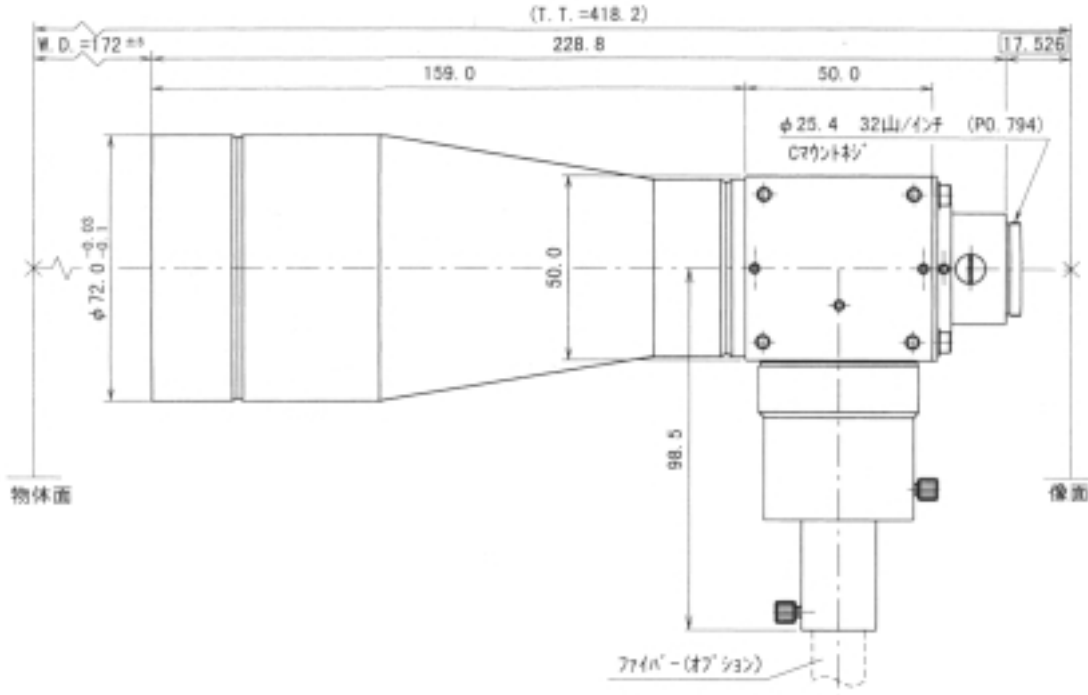

TV Macro Lenses Other Lenses

Item No.1472

ITEM NO.	1472
MAGNIFICATION	X0.145
W.D. (mm)	172
DEPTH OF FIELD	+/-17
OBJECT SIZE (mm)	33X44
RESOLUTION POWER(μm)	94
NA	-
TV DISTORTION	-

NOTES : 1/2Inch

GOYO OPTICAL Inc.