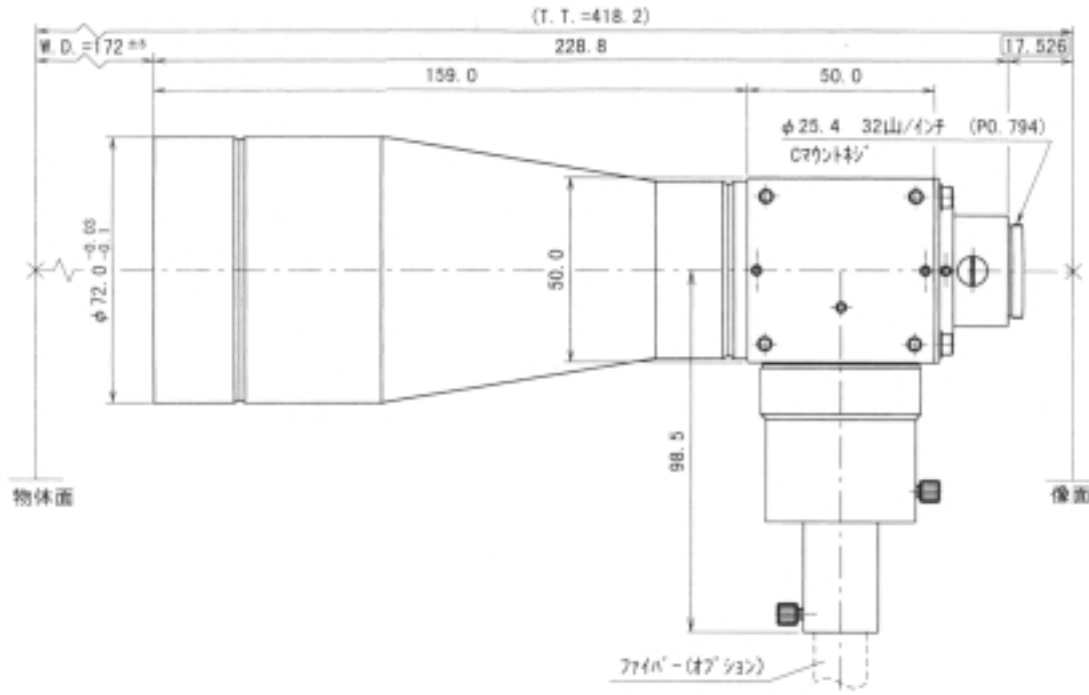

## Item No.1472

ITEM NO.	1472
MAGNIFICATION	X0.145
W.D. (mm)	172
DEPTH OF FIELD	+/-17
OBJECT SIZE (mm)	33X44
RESOLUTION POWER ( $\mu m$ )	94
NA	-
TV DISTORTION	-

NOTES : 1/2Inch