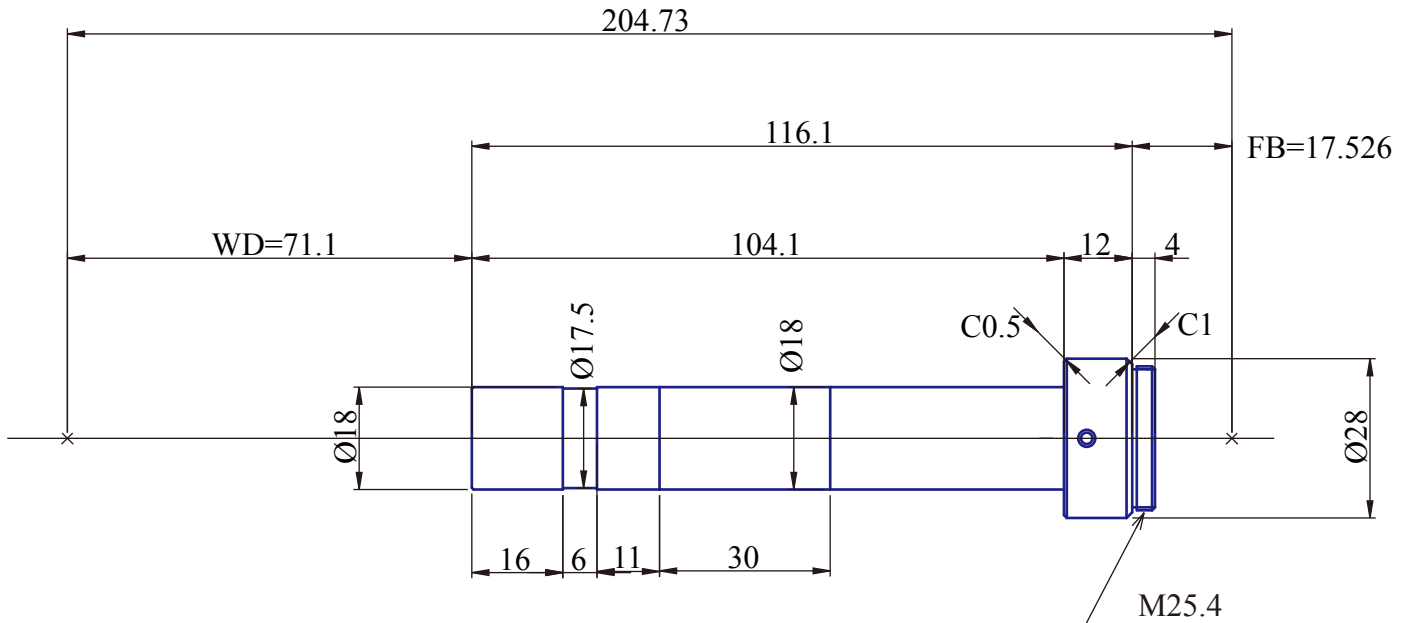

**Fixed Magnification Lens 70mm(W.D.)****Item No.1-70**

ITEM NO.		1-70	
MAGNIFICATION		x1	
W.D.		71	(mm)
APERTURE		-	
DEPTH OF FIELD		1.2	(mm)
OBJECT SIZE		-	
IMAGE SIZE		-	
RESOLUTION POWER		13	(um)
NA		0.025	(%)
TV DISTORTION		0	(%)
FIELD OF VIEW	1/2"	4.8 x 6.4	(mm)
	1/3"	3.6 x 4.8	(mm)
	1/4"	2.7 x 3.6	(mm)
NOTES		Straight	