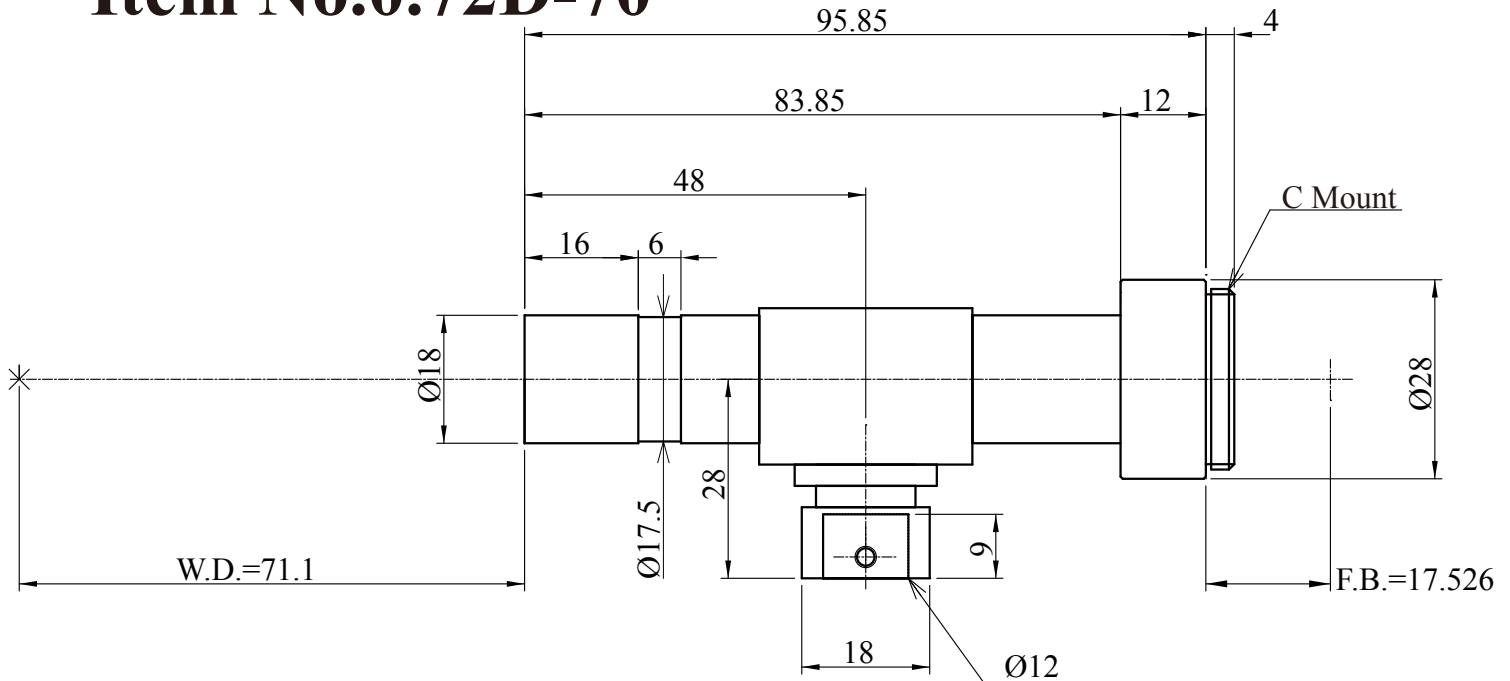

**Fixed Magnification Lens 70mm(W.D.)****Item No.0.72D-70**

ITEM NO.		0.72D-70	
MAGNIFICATION		x0.72	
W.D.		71	(mm)
APERTURE		-	
DEPTH OF FIELD		1.2	(mm)
OBJECT SIZE		-	
IMAGE SIZE		-	
RESOLUTION POWER		13	( $\mu$ m)
NA		0.025	(%)
TV DISTORTION		0	(%)
FIELD OF VIEW	1/2"	6.67 x 8.89	(mm)
	1/3"	5 x 6.67	(mm)
	1/4"	3.8 x 5	(mm)
NOTES		Coaxial	