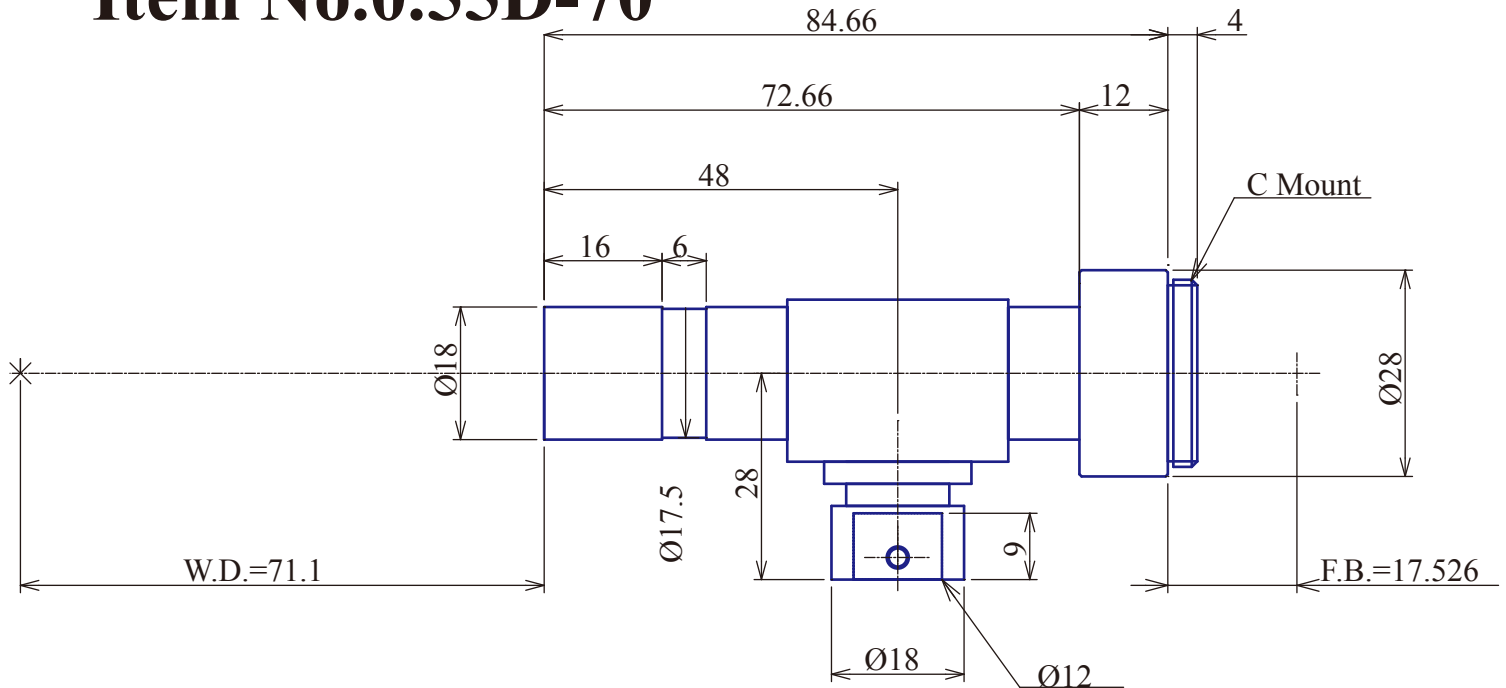

Fixed Magnification Lens 70mm(W.D.)**Item No.0.55D-70**

ITEM NO.		0.55D-70	
MAGNIFICATION		x0.55	
W.D.		71	(mm)
APERTURE		-	
DEPTH OF FIELD		1.2	(mm)
OBJECT SIZE		-	
IMAGE SIZE		-	
RESOLUTION POWER		13	(μ m)
NA		0.025	(%)
TV DISTORTION		-0.04	(%)
FIELD OF VIEW	1/2"	8.73 x 11.6	(mm)
	1/3"	6.55 x 8.73	(mm)
	1/4"	4.9 x 6.5	(mm)
NOTES		Coaxial	