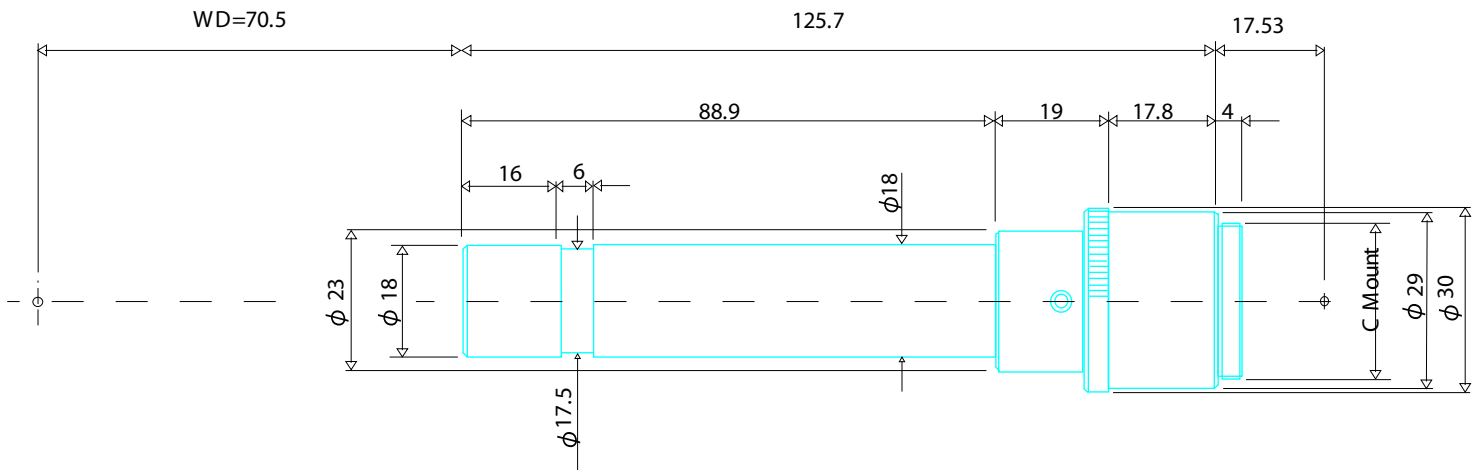

Standard Telecentric Lenses

Item No.6T

ITEM NO.	6T
MAGNIFICATION	X6.0
W.D. (mm)	70
DEPTH OF FIELD	+/-0.1
OBJECT SIZE (mm)	1.1 x 1.47
RESOLUTION POWER (μm)	6
NA	0.063
TV DISTORTION (Less Than)	0.15

GOYO OPTICAL Inc.