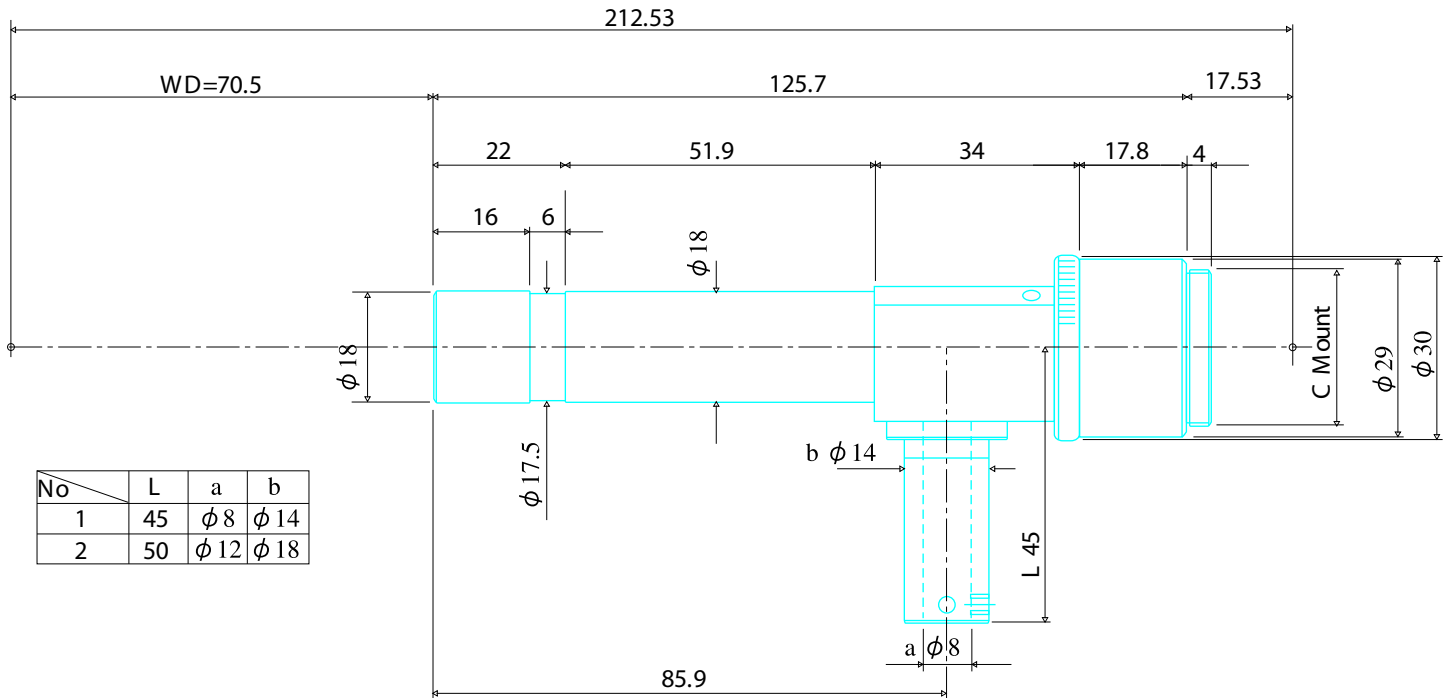

### Standard Telecentric Lenses

### Item No.6DT

ITEM NO.	6DT
MAGNIFICATION	X6.0
W.D. (mm)	70
DEPTH OF FIELD	+/-0.1
OBJECT SIZE (mm)	1.1 x 1.47
RESOLUTION POWER ( $\mu m$ )	6
NA	0.063
TV DISTORTION (Less Than)	0.15