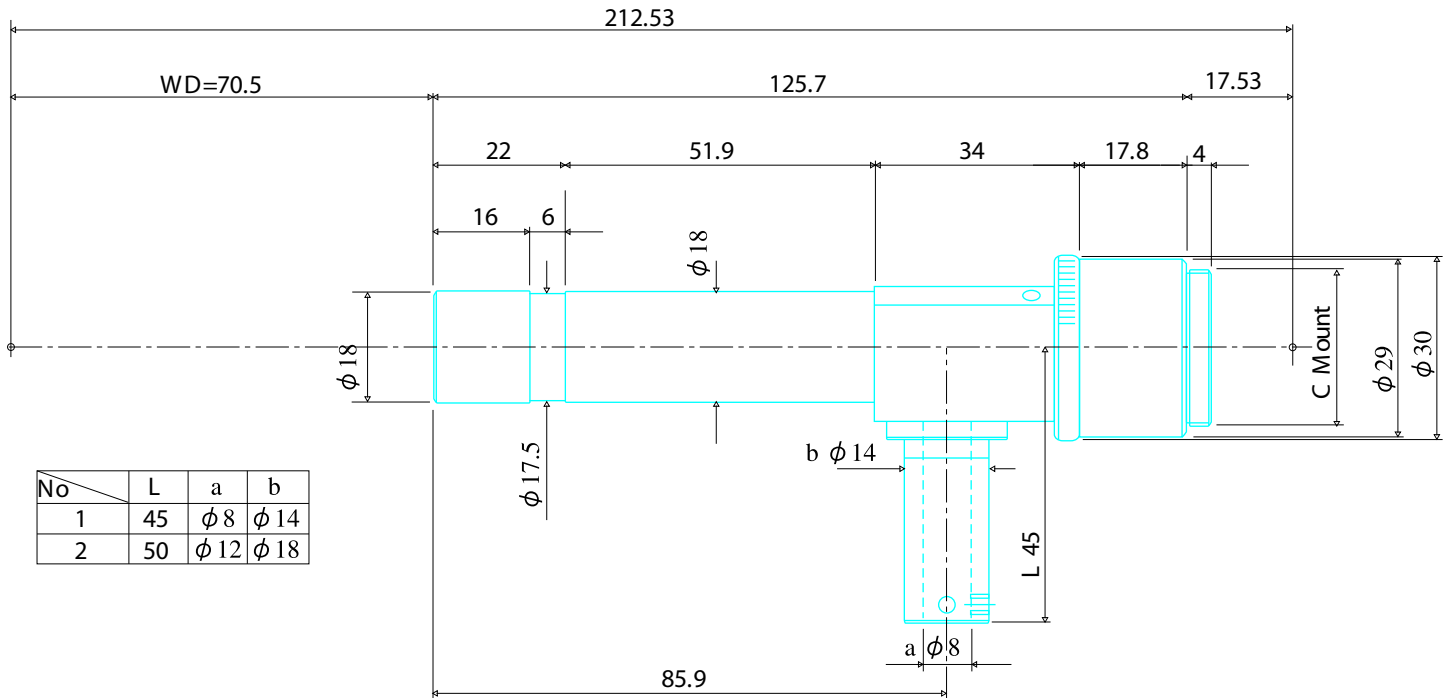

### Standard Telecentric Lenses

### Item No.6DT

|                              |            |
|------------------------------|------------|
| ITEM NO.                     | 6DT        |
| MAGNIFICATION                | X6.0       |
| W.D. (mm)                    | 70         |
| DEPTH OF FIELD               | +/-0.1     |
| OBJECT SIZE (mm)             | 1.1 x 1.47 |
| RESOLUTION POWER ( $\mu m$ ) | 6          |
| NA                           | 0.063      |
| TV DISTORTION (Less Than)    | 0.15       |