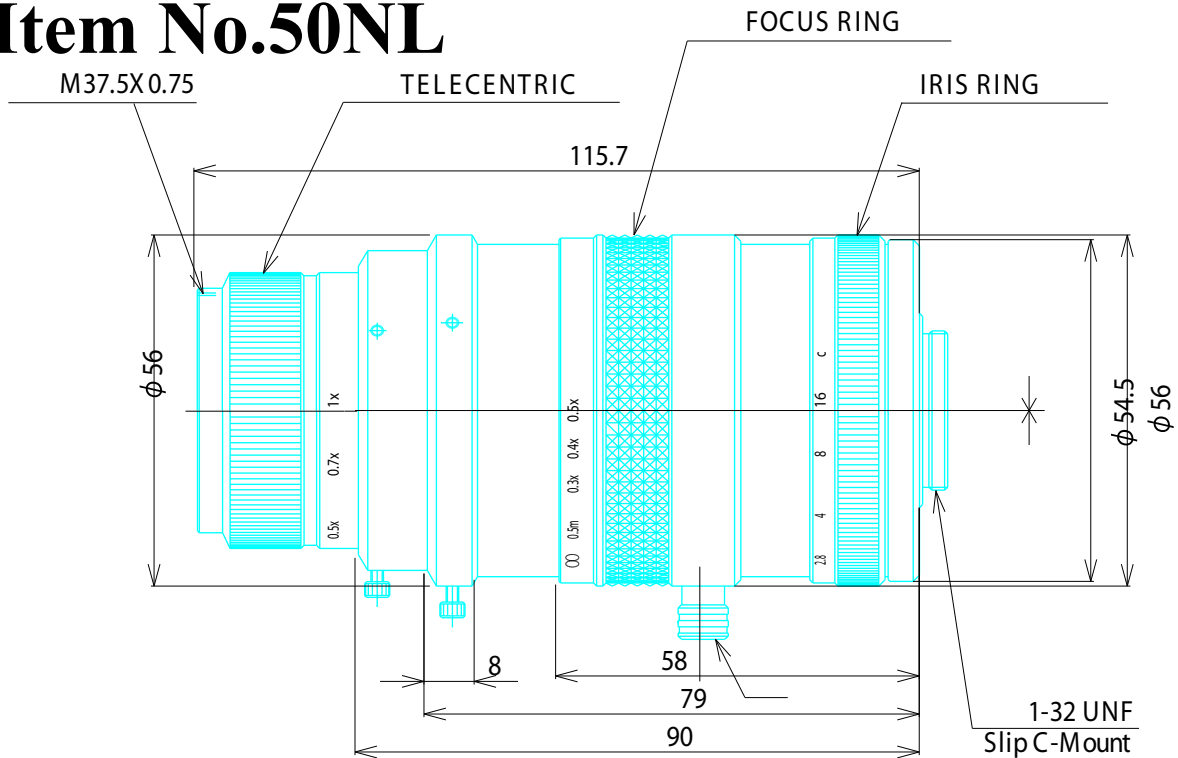

Standard Telecentric Lenses

Item No.50NL

ITEM NO.	50NL
MAGNIFICATION	x0.5 - x1.0
FOCAL LENGTH	50 (mm)
APERTURE	F2.8 - Close
IMAGE SIZE	2/3 Inch
W.D.	Infinity to 69mm
DISTORTION	-0.4%(x0.5) & -0.1%(x1.0)
FILTER SIZE	M=37.5 , P=0.75
LENGTH	85 - 116 (mm)
MOUNT	C
WEIGHT	317 (g)
NOTES	7Groups and 9Elements