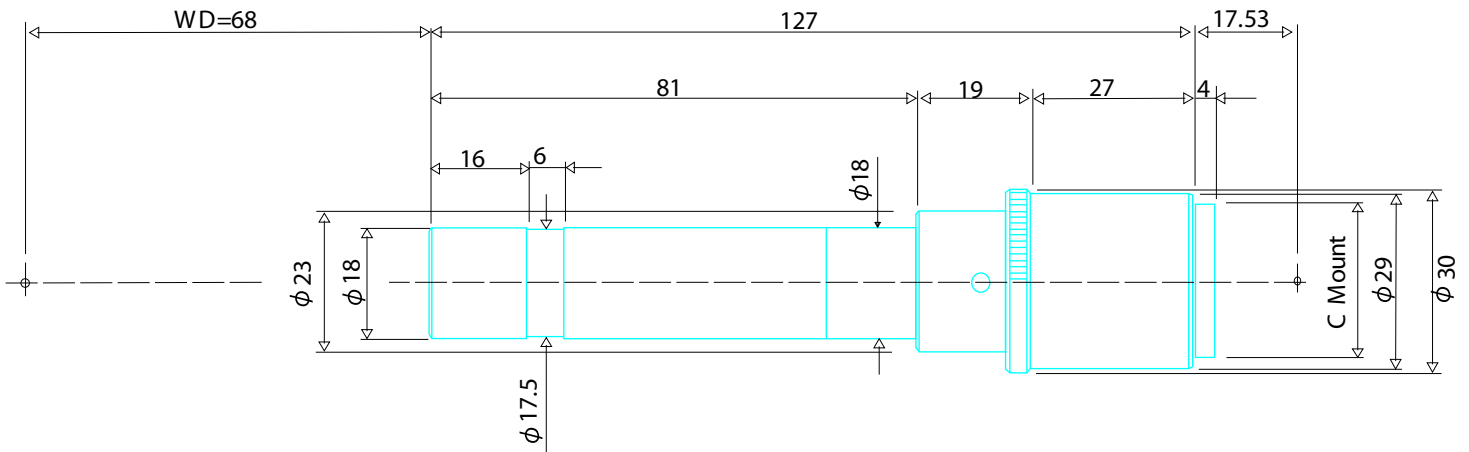

Standard Telecentric Lenses

Item No.4T

| | |
|------------------------------|------------|
| ITEM NO. | 4T |
| MAGNIFICATION | X4.0 |
| W.D. (mm) | 70 |
| DEPTH OF FIELD | +/-0.1 |
| OBJECT SIZE (mm) | 1.65 x 2.2 |
| RESOLUTION POWER (μm) | 6 |
| NA | 0.063 |
| TV DISTORTION (Less Than) | 0.10 |