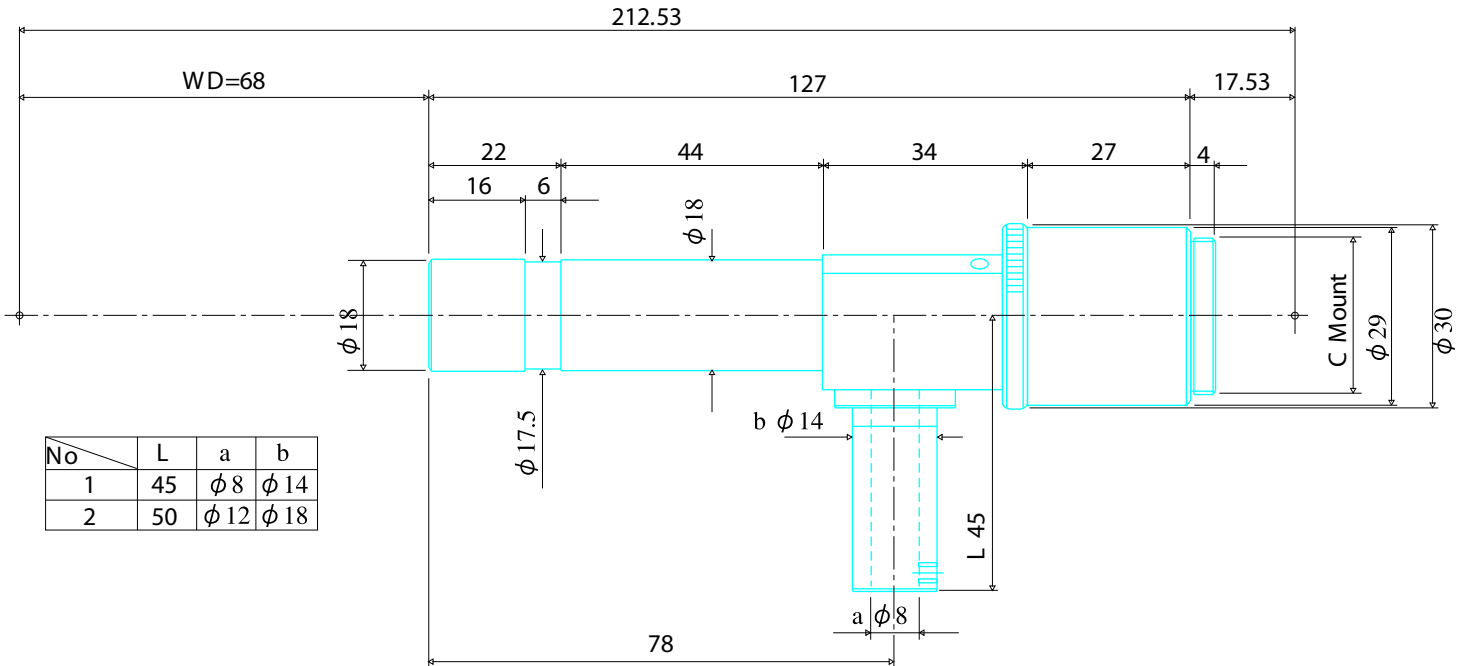

Standard Telecentric Lenses

Item No.4DT

ITEM NO.	4DT
MAGNIFICATION	X4.0
W.D. (mm)	70
DEPTH OF FIELD	+/-0.1
OBJECT SIZE (mm)	1.65 x 2.2
RESOLUTION POWER (μm)	6
NA	0.063
TV DISTORTION (Less Than)	0.10

GOYO OPTICAL Inc.