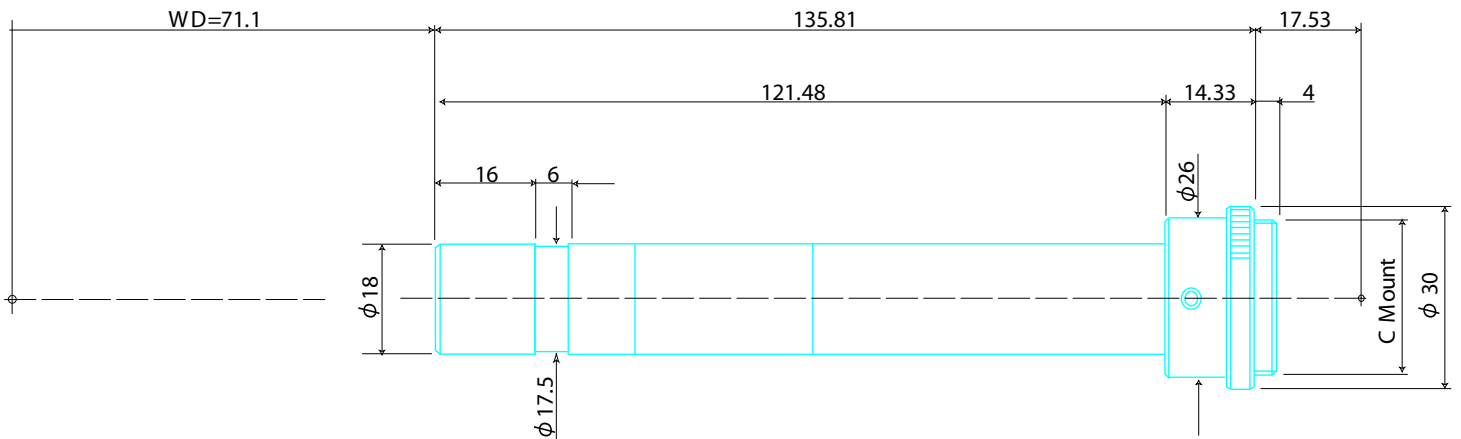

Standard Telecentric Lenses

Item No.1T

ITEM NO.	1T
MAGNIFICATION	X0.1
W.D. (mm)	71
DEPTH OF FIELD	+/-0.6
OBJECT SIZE (mm)	6.6 x 8.8
RESOLUTION POWER (μm)	13
NA	0.025
TV DISTORTION (Less Than)	-0.07

GOYO OPTICAL Inc.