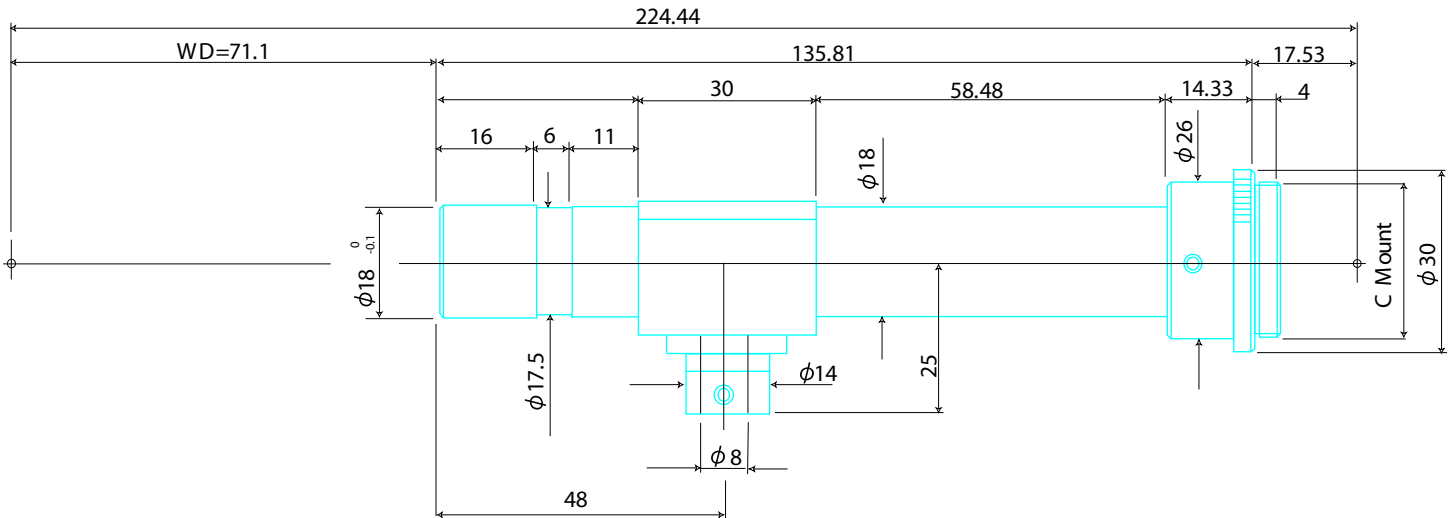

Standard Telecentric Lenses

Item No.1DT

ITEM NO.	1DT
MAGNIFICATION	X0.1
W.D. (mm)	71
DEPTH OF FIELD	+/-0.6
OBJECT SIZE (mm)	6.6 x 8.8
RESOLUTION POWER (μm)	13
NA	0.025
TV DISTORTION (Less Than)	-0.07

GOYO OPTICAL Inc.