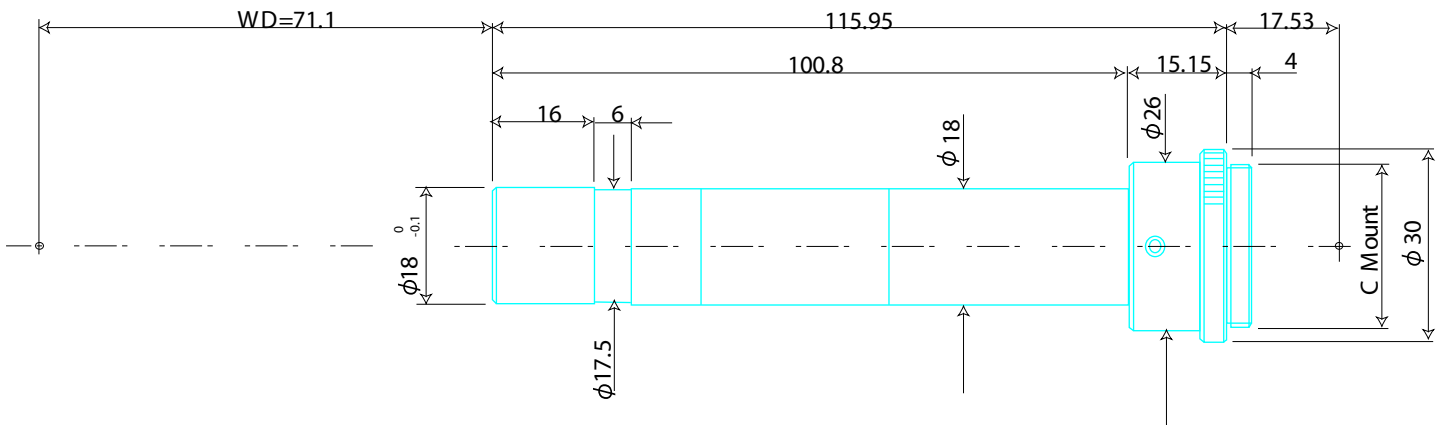

Standard Telecentric Lenses

Item No.07T

ITEM NO.	07T
MAGNIFICATION	X0.7
W.D. (mm)	71
DEPTH OF FIELD	+/-0.6
OBJECT SIZE (mm)	6.6 x 8.8
RESOLUTION POWER (μm)	13
NA	0.025
TV DISTORTION (Less Than)	-0.07

GOYO OPTICAL Inc.