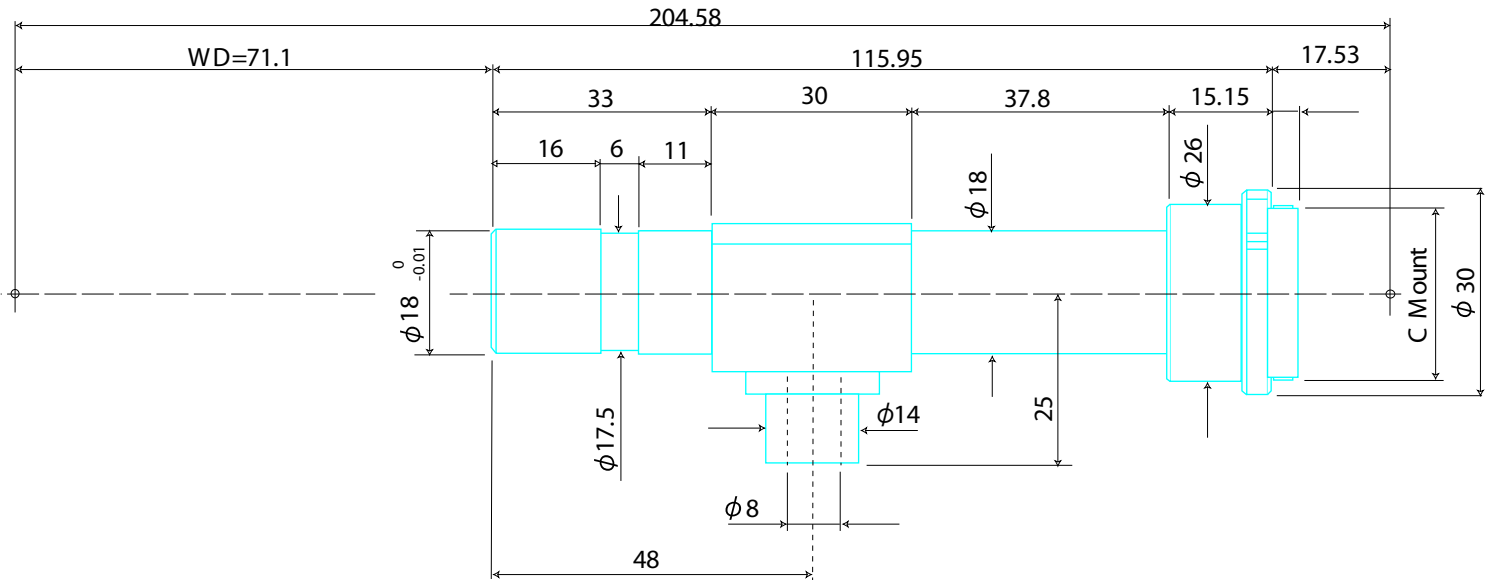

Standard Telecentric Lenses

Item No.07DT

ITEM NO.	07DT
MAGNIFICATION	X0.7
W.D. (mm)	71
DEPTH OF FIELD	+/-0.6
OBJECT SIZE (mm)	6.6 x 8.8
RESOLUTION POWER (μm)	13
NA	0.025
TV DISTORTION (Less Than)	-0.07

GOYO OPTICAL Inc.