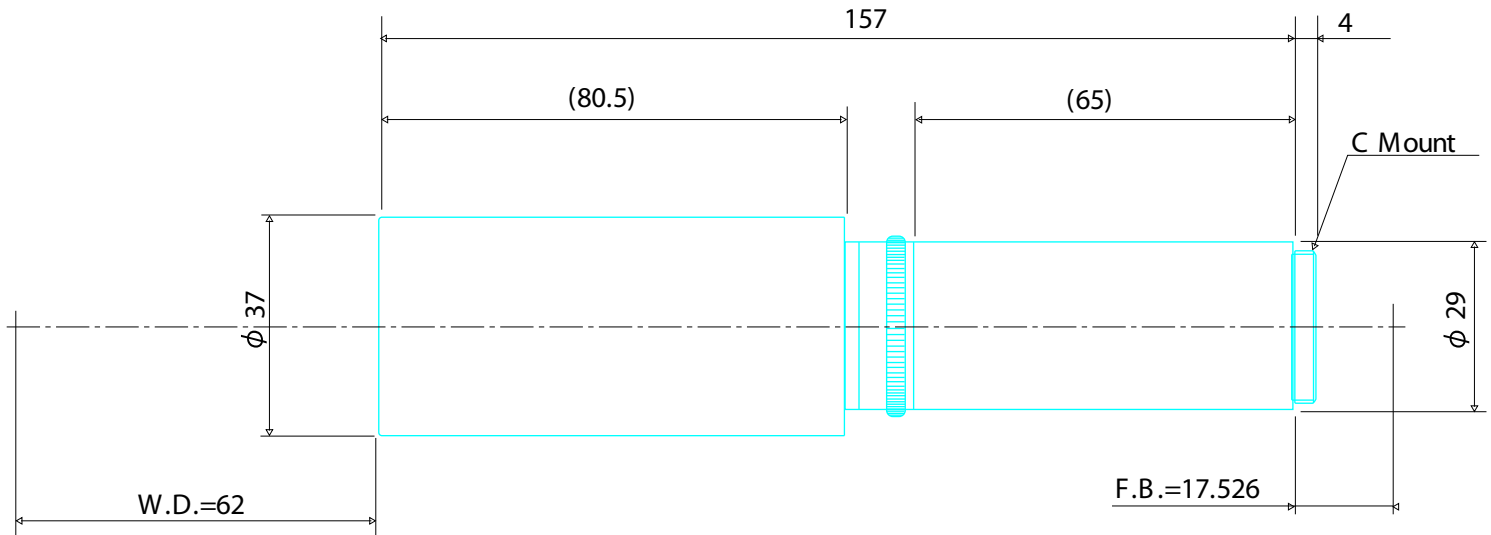

### Standard Telecentric Lenses

### Item No.05T

ITEM NO.	05T
MAGNIFICATION	X0.5
W.D. (mm)	62.1
DEPTH OF FIELD	1.7
OBJECT SIZE (mm)	13.2 x 17.6
RESOLUTION POWER ( $\mu m$ )	12
NA	0.063
TV DISTORTION (Less Than)	0.02