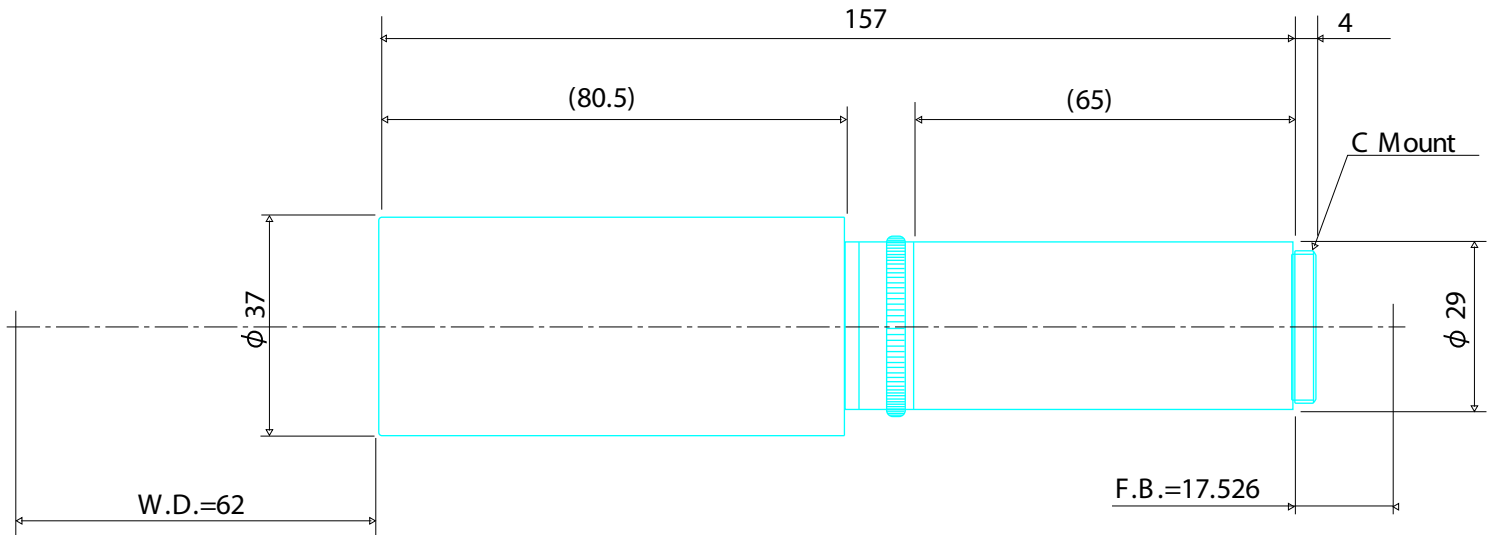

Standard Telecentric Lenses

Item No.05T

ITEM NO.	05T
MAGNIFICATION	X0.5
W.D. (mm)	62.1
DEPTH OF FIELD	1.7
OBJECT SIZE (mm)	13.2 x 17.6
RESOLUTION POWER (μ m)	12
NA	0.063
TV DISTORTION (Less Than)	0.02

GOYO OPTICAL Inc.