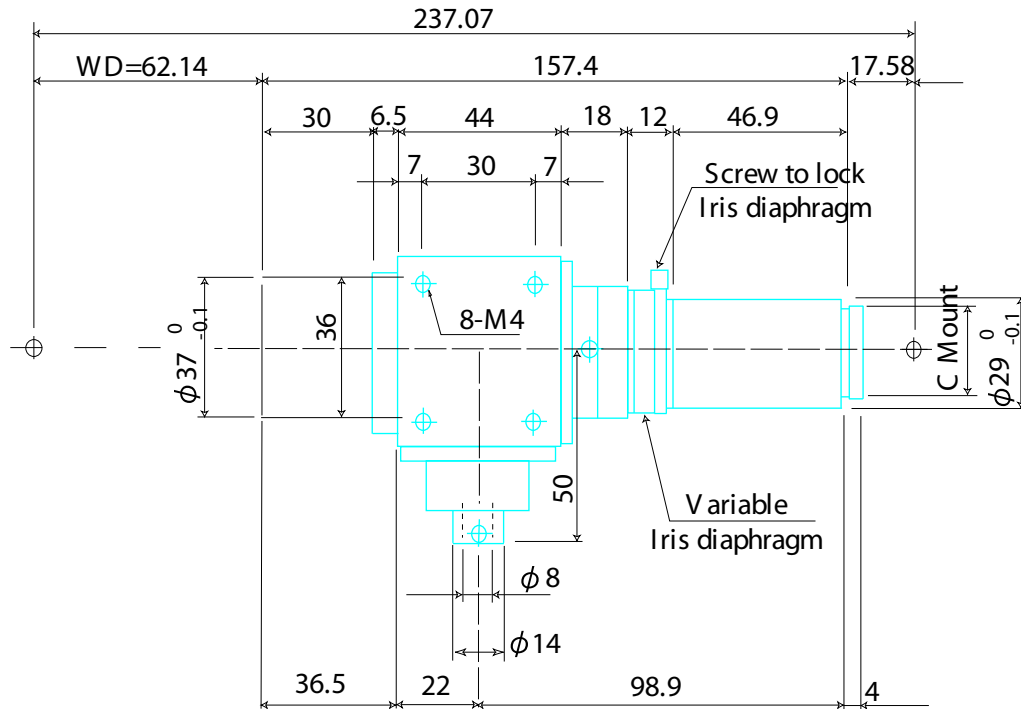

Standard Telecentric Lenses

Item No.05DT

ITEM NO.	05DT
MAGNIFICATION	X0.5
W.D. (mm)	62.1
DEPTH OF FIELD	1.7
OBJECT SIZE (mm)	13.2 x 17.6
RESOLUTION POWER (μm)	12
NA	0.063
TV DISTORTION (Less Than)	0.02

GOYO OPTICAL Inc.