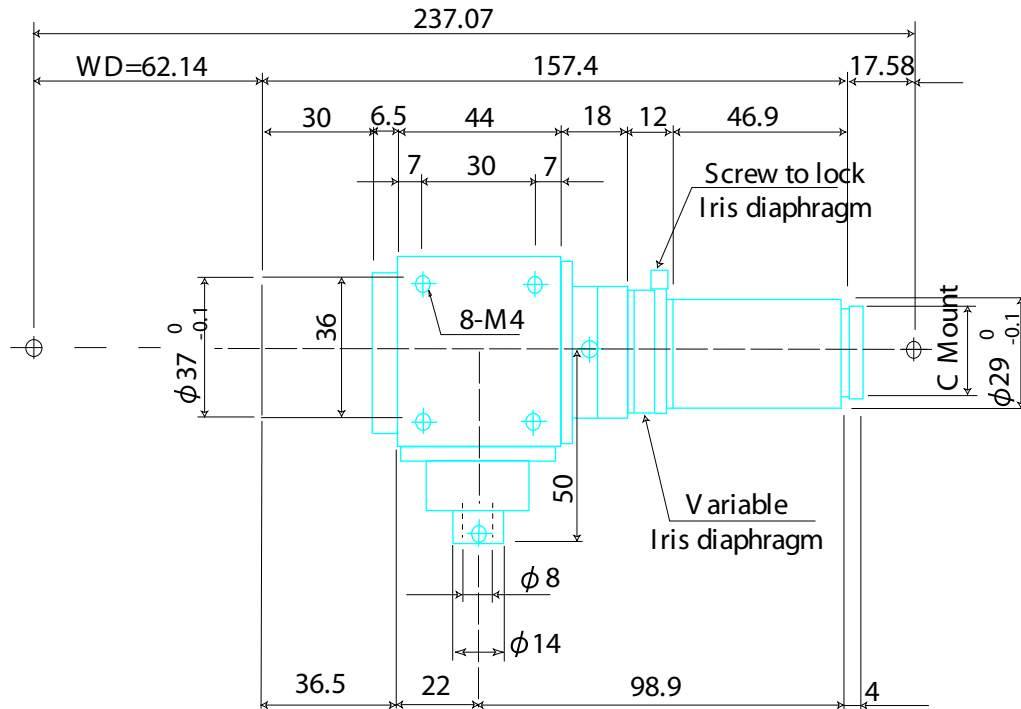

Standard Telecentric Lenses

Item No.05DT

| | |
|------------------------------|-------------|
| ITEM NO. | 05DT |
| MAGNIFICATION | X0.5 |
| W.D. (mm) | 62.1 |
| DEPTH OF FIELD | 1.7 |
| OBJECT SIZE (mm) | 13.2 x 17.6 |
| RESOLUTION POWER (μm) | 12 |
| NA | 0.063 |
| TV DISTORTION (Less Than) | 0.02 |