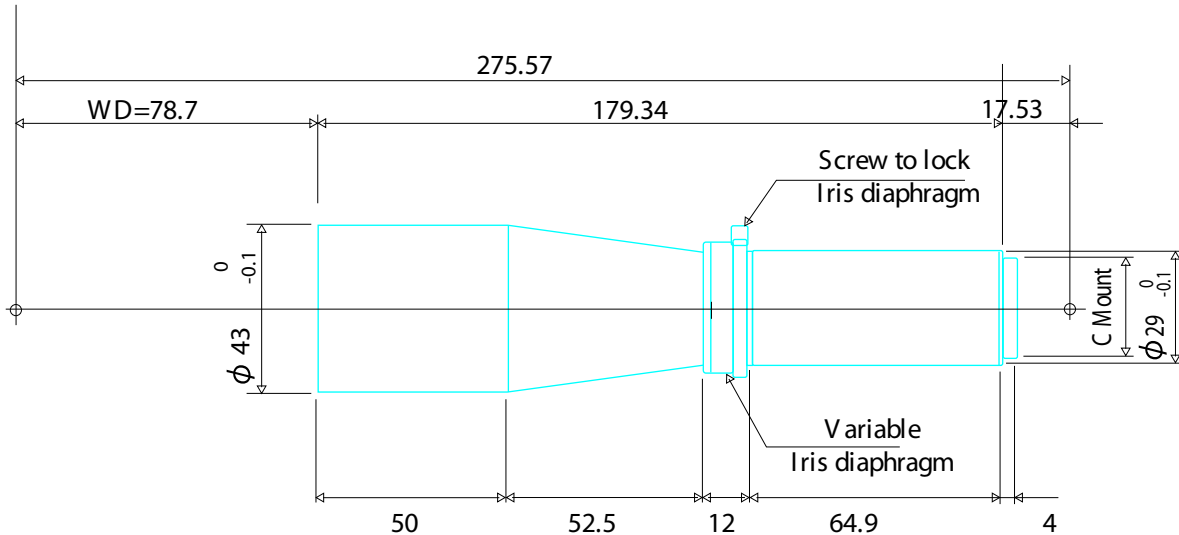

### Standard Telecentric Lenses

### Item No.04T

ITEM NO.	04T
MAGNIFICATION	X0.4
W.D. (mm)	78.7
DEPTH OF FIELD	2.7
OBJECT SIZE (mm)	16.5 x 22
RESOLUTION POWER ( $\mu m$ )	15
NA	0.050
TV DISTORTION (Less Than)	0.04