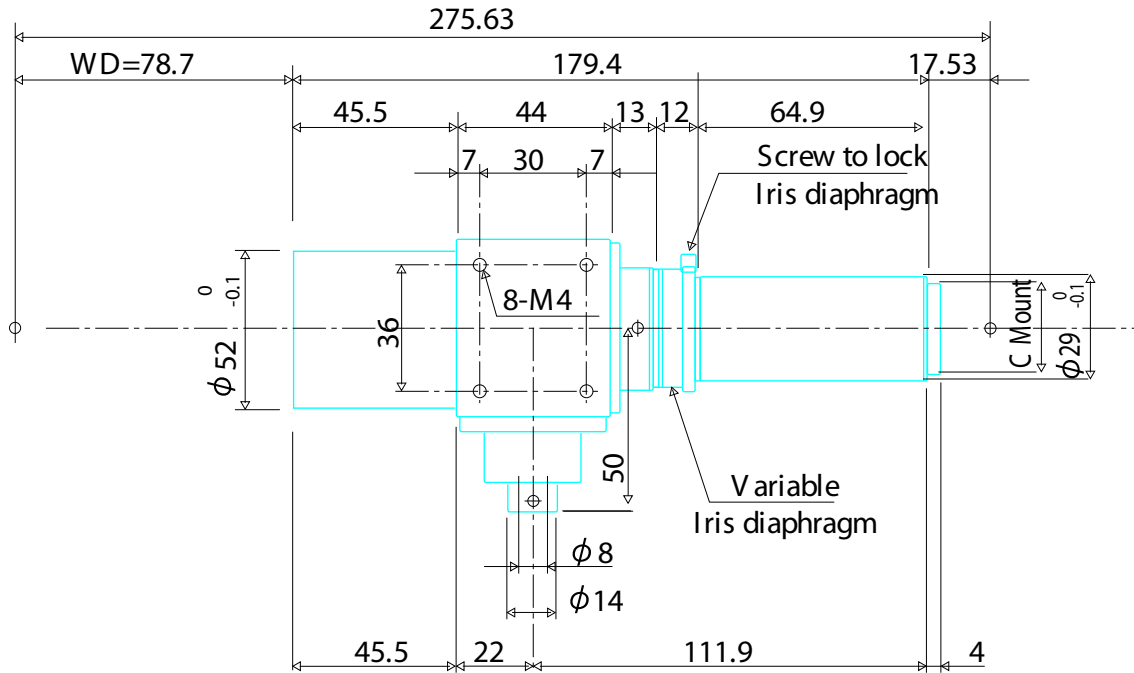

Standard Telecentric Lenses

Item No.04DT

ITEM NO.	04DT
MAGNIFICATION	X0.4
W.D. (mm)	78.7
DEPTH OF FIELD	2.7
OBJECT SIZE (mm)	16.5 x 22
RESOLUTION POWER (μm)	15
NA	0.050
TV DISTORTION (Less Than)	0.04

GOYO OPTICAL Inc.