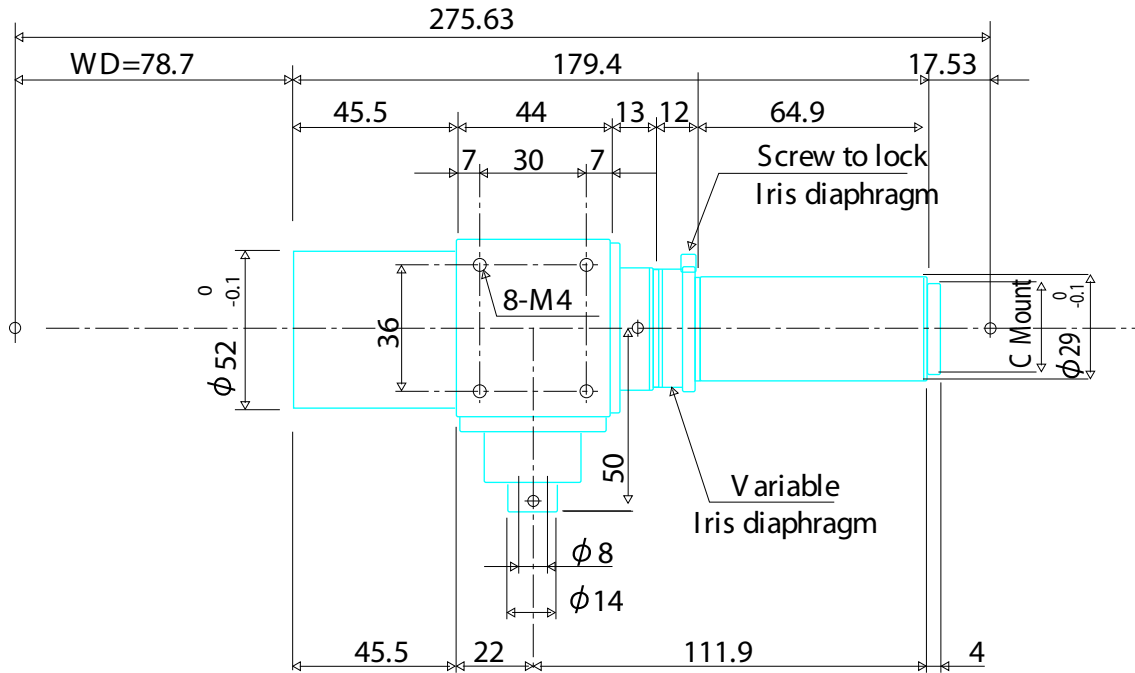

Standard Telecentric Lenses

Item No.04DT

ITEM NO.	04DT
MAGNIFICATION	X0.4
W.D. (mm)	78.7
DEPTH OF FIELD	2.7
OBJECT SIZE (mm)	16.5 x 22
RESOLUTION POWER (μm)	15
NA	0.050
TV DISTORTION (Less Than)	0.04

GOYO OPTICAL Inc.