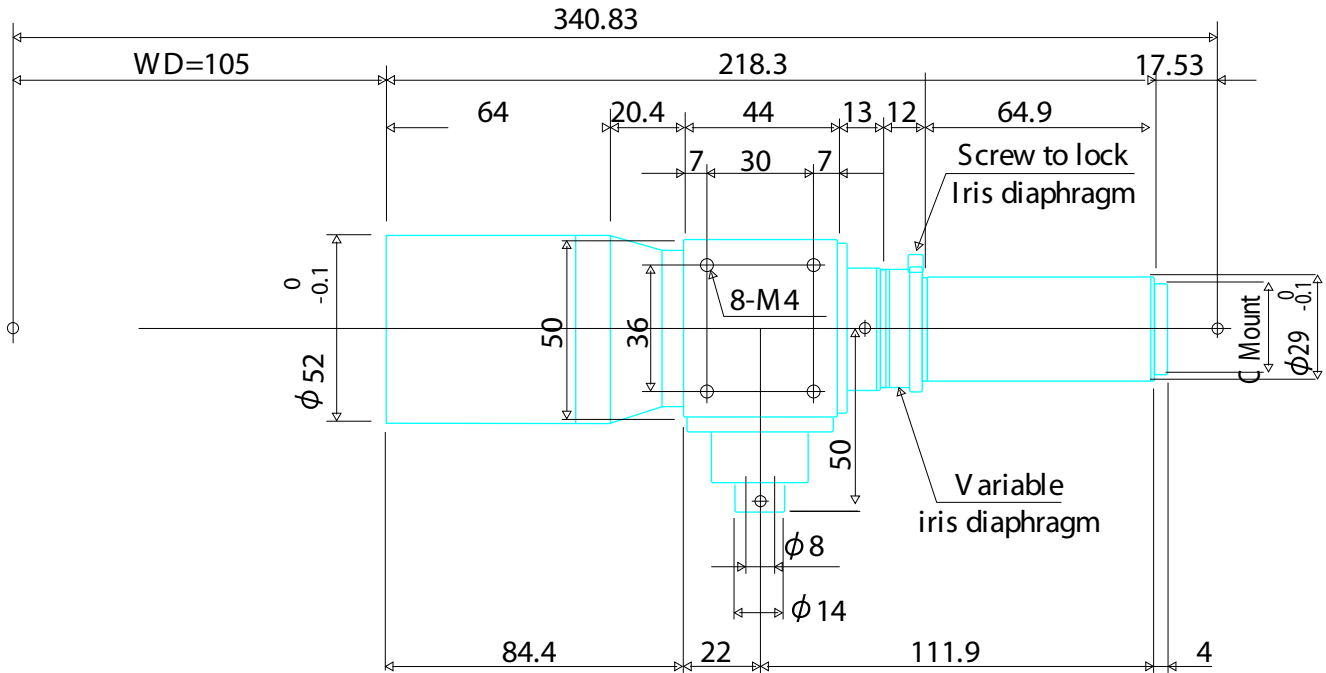

### Standard Telecentric Lenses

### Item No.03DT

ITEM NO.	03DT
MAGNIFICATION	X0.3
W.D. (mm)	105
DEPTH OF FIELD	5
OBJECT SIZE (mm)	22 x 29.3
RESOLUTION POWER ( $\mu m$ )	20
NA	0.038
TV DISTORTION (Less Than)	0.04