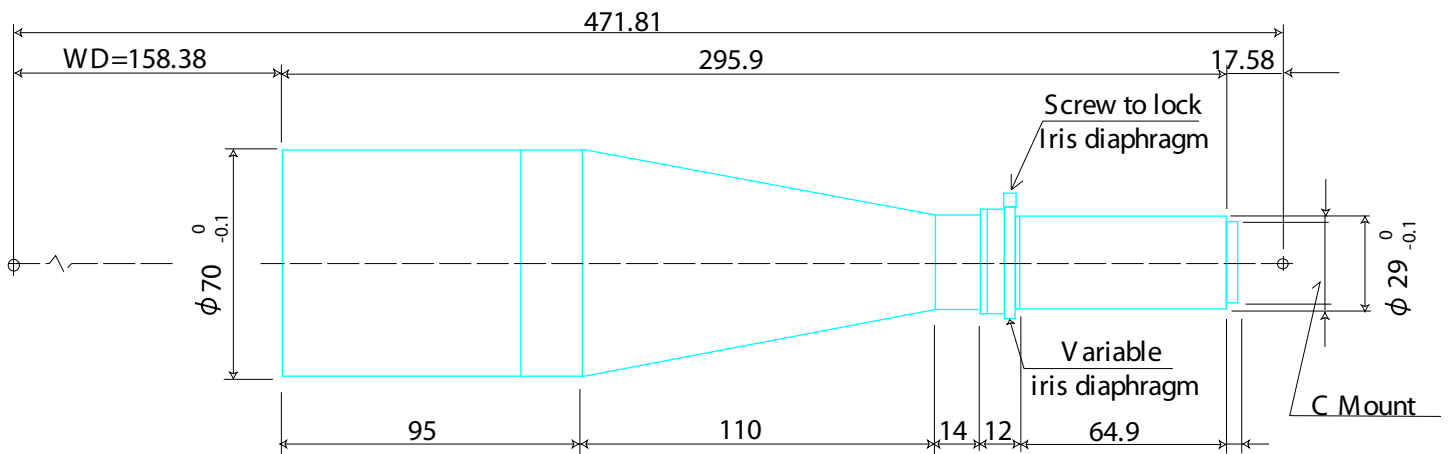

Standard Telecentric Lenses

Item No.02T

ITEM NO.	02T
MAGNIFICATION	X0.2
W.D. (mm)	158
DEPTH OF FIELD	11
OBJECT SIZE (mm)	33 x 44
RESOLUTION POWER (μm)	30
NA	0.025
TV DISTORTION (Less Than)	0.03

GOYO OPTICAL Inc.