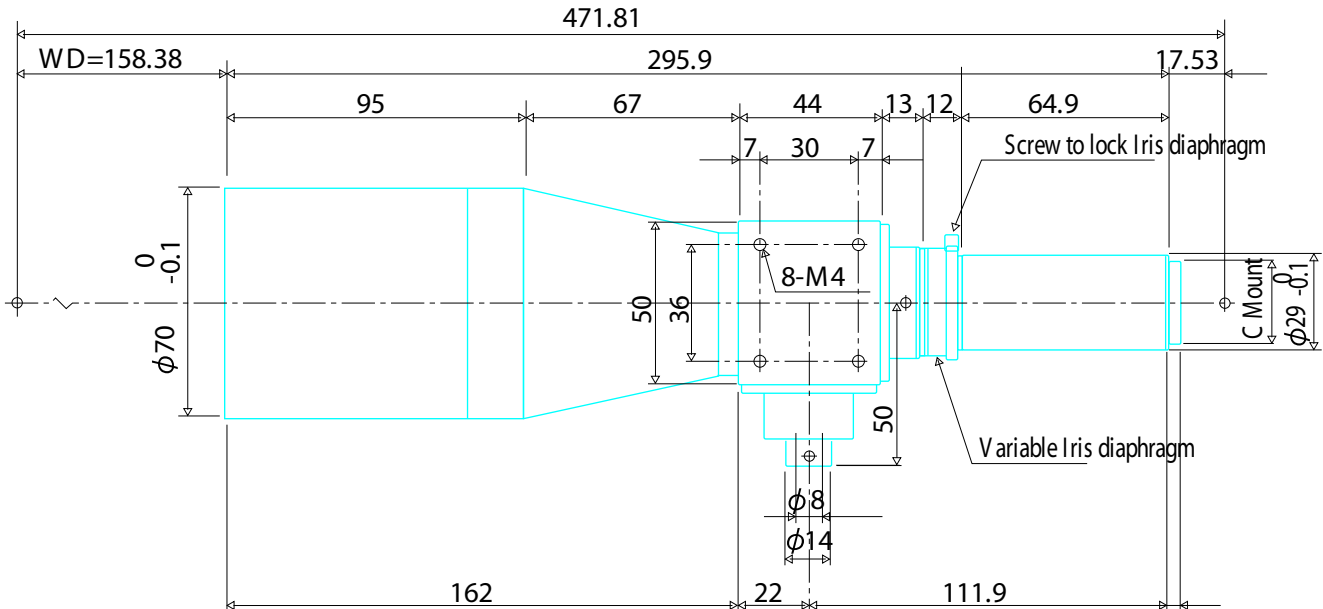

### Standard Telecentric Lenses

### Item No.02DT

ITEM NO.	02DT
MAGNIFICATION	X0.2
W.D. (mm)	158
DEPTH OF FIELD	11
OBJECT SIZE (mm)	33 x 44
RESOLUTION POWER ( $\mu m$ )	30
NA	0.025
TV DISTORTION (Less Than)	0.03