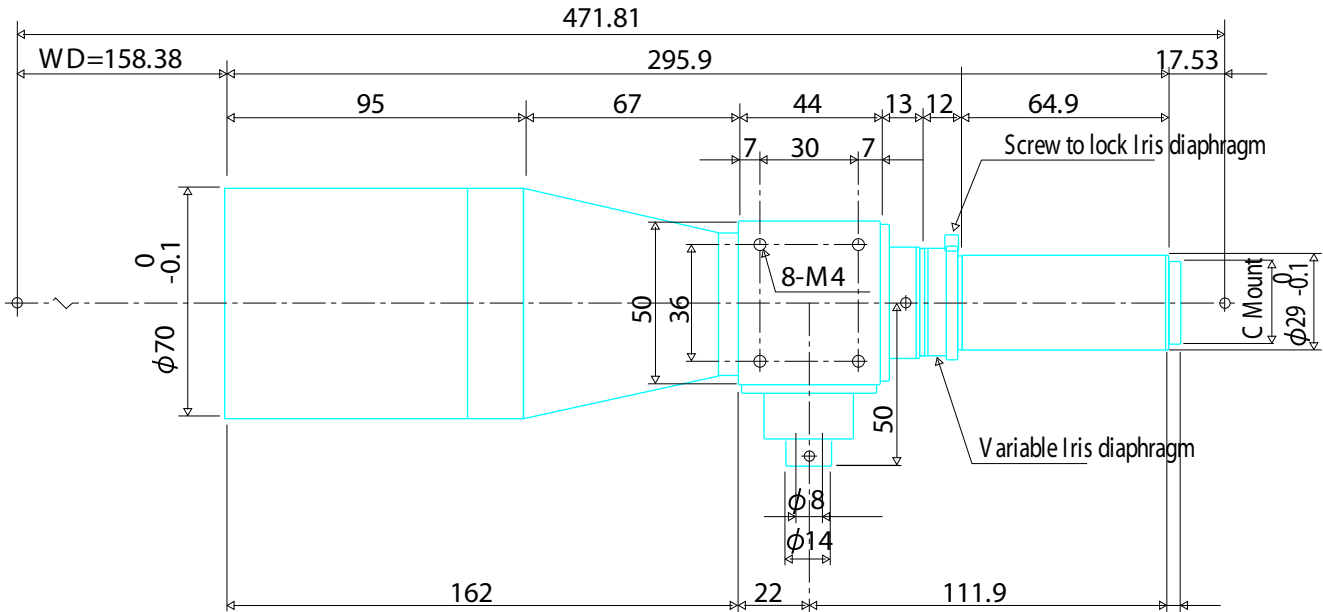

### Standard Telecentric Lenses

### Item No.02DT

ITEM NO.	02DT
MAGNIFICATION	X0.2
W.D. (mm)	158
DEPTH OF FIELD	11
OBJECT SIZE (mm)	33 x 44
RESOLUTION POWER ( $\mu m$ )	30
NA	0.025
TV DISTORTION (Less Than)	0.03