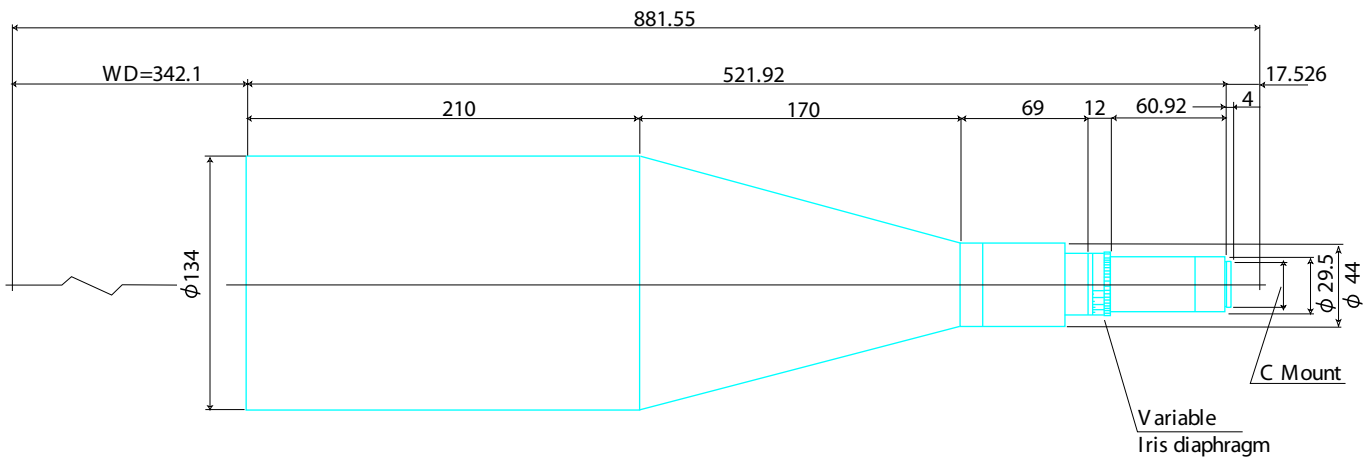

Standard Telecentric Lenses

Item No.01T

ITEM NO.	01T
MAGNIFICATION	X0.1
W.D. (mm)	342.1
DEPTH OF FIELD	33.5
OBJECT SIZE (mm)	66 x 88
RESOLUTION POWER (μm)	61
NA	0.0055
TV DISTORTION (Less Than)	0.03

GOYO OPTICAL Inc.