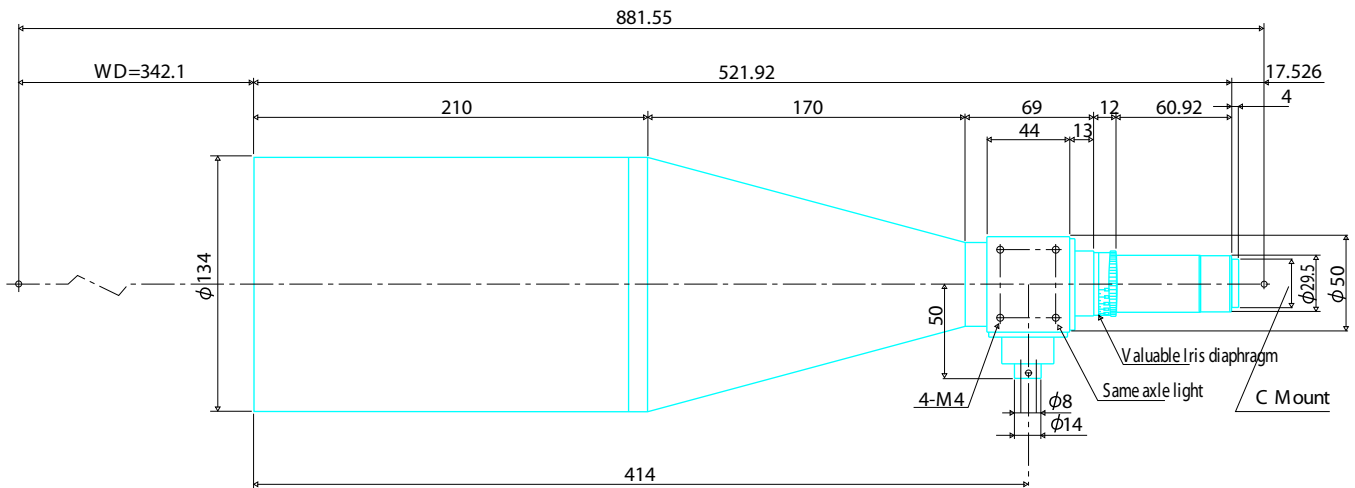

### Standard Telecentric Lenses

### Item No.01DT

ITEM NO.	01DT
MAGNIFICATION	X0.1
W.D. (mm)	342.1
DEPTH OF FIELD	33.5
OBJECT SIZE (mm)	66 x 88
RESOLUTION POWER ( $\mu$ m)	61
NA	0.0055
TV DISTORTION (Less Than)	0.03