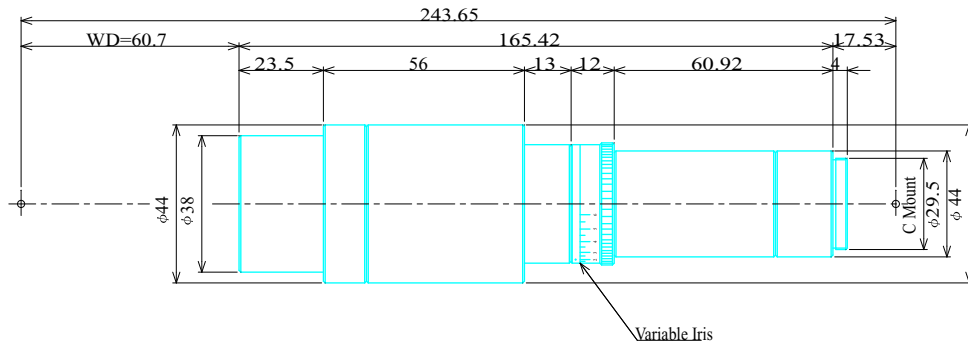

Telecentric Lenses For The Megapixel Cameras

Item No.05TMP

| | |
|-----------------------------|--------------|
| ITEM NO. | 05TMP |
| MAGNIFICATION | X0.5 |
| W.D. (mm) | 60.7 (mm) |
| APERTURE | 8-40 |
| DEPTH OF FIELD(mm) | 1.34 (mm) |
| OBJECT SIZE (mm) | 13 x 17 (mm) |
| RESOLUTION POWER (μ m) | 12 |
| NA | 0.0275 |
| TV DISTORTION (Less Than) | -0.028 |
| NOTES | Straight |