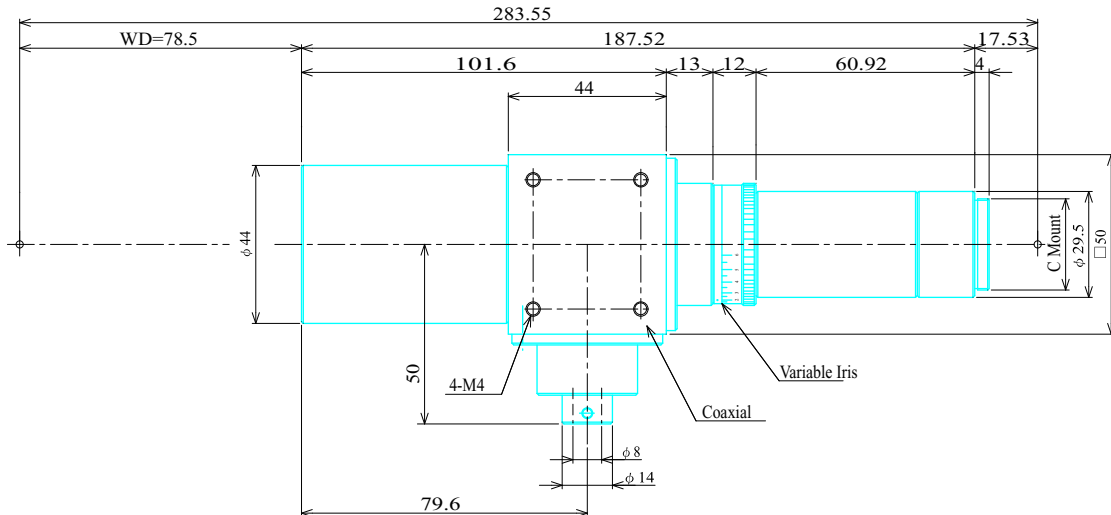

#### Item No.04DTMP

ITEM NO.	04DTMP
MAGNIFICATION	X0.4
W.D. (mm)	78.5 (mm)
APERTURE	8-40
DEPTH OF FIELD(mm)	2.1 (mm)
OBJECT SIZE (mm)	16 x 22 (mm)
RESOLUTION POWER ( $\mu$ m)	15
NA	0.022
TV DISTORTION (Less Than)	-0.015
NOTES	Coaxial