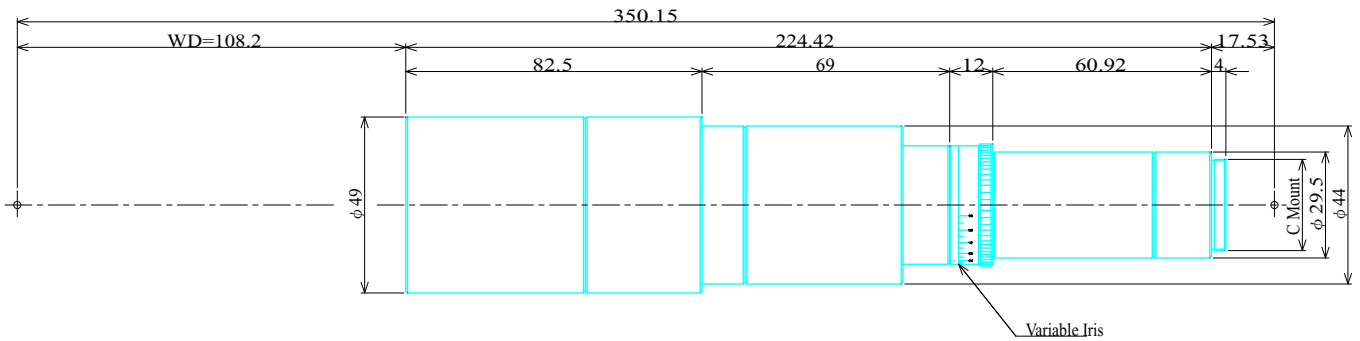

#### Item No.03TMP

ITEM NO.	03TMP
MAGNIFICATION	X0.3
W.D. (mm)	108 (mm)
APERTURE	8-40
DEPTH OF FIELD(mm)	3.7 (mm)
OBJECT SIZE (mm)	22 x 29 (mm)
RESOLUTION POWER ( $\mu$ m)	20
NA	0.0165
TV DISTORTION (Less Than)	+0.008
NOTES	Straight