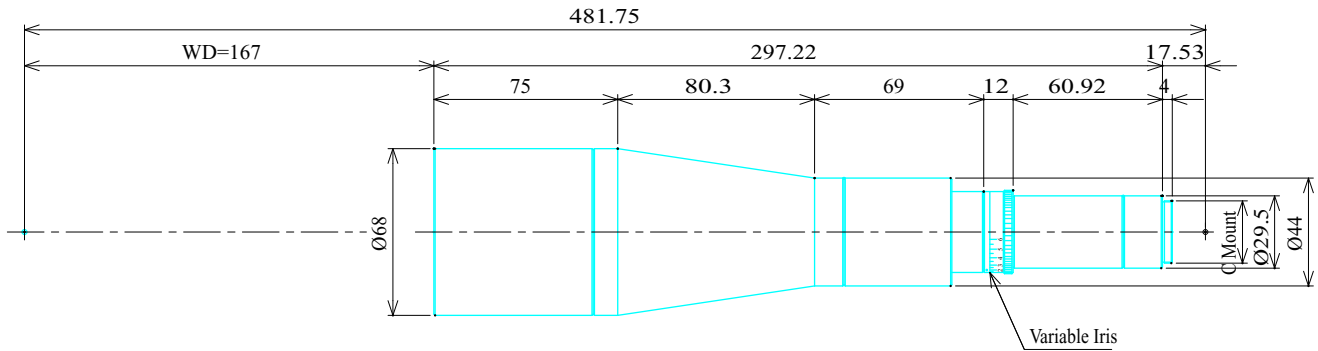

#### Item No.02TMP

ITEM NO.	02TMP
MAGNIFICATION	X0.2
W.D. (mm)	167 (mm)
APERTURE	F8-40
DEPTH OF FIELD(mm)	8.4 (mm)
OBJECT SIZE (mm)	33 x 44 (mm)
RESOLUTION POWER ( $\mu$ m)	31
NA	0.011
TV DISTORTION (Less Than)	+0.012
NOTES	Straight